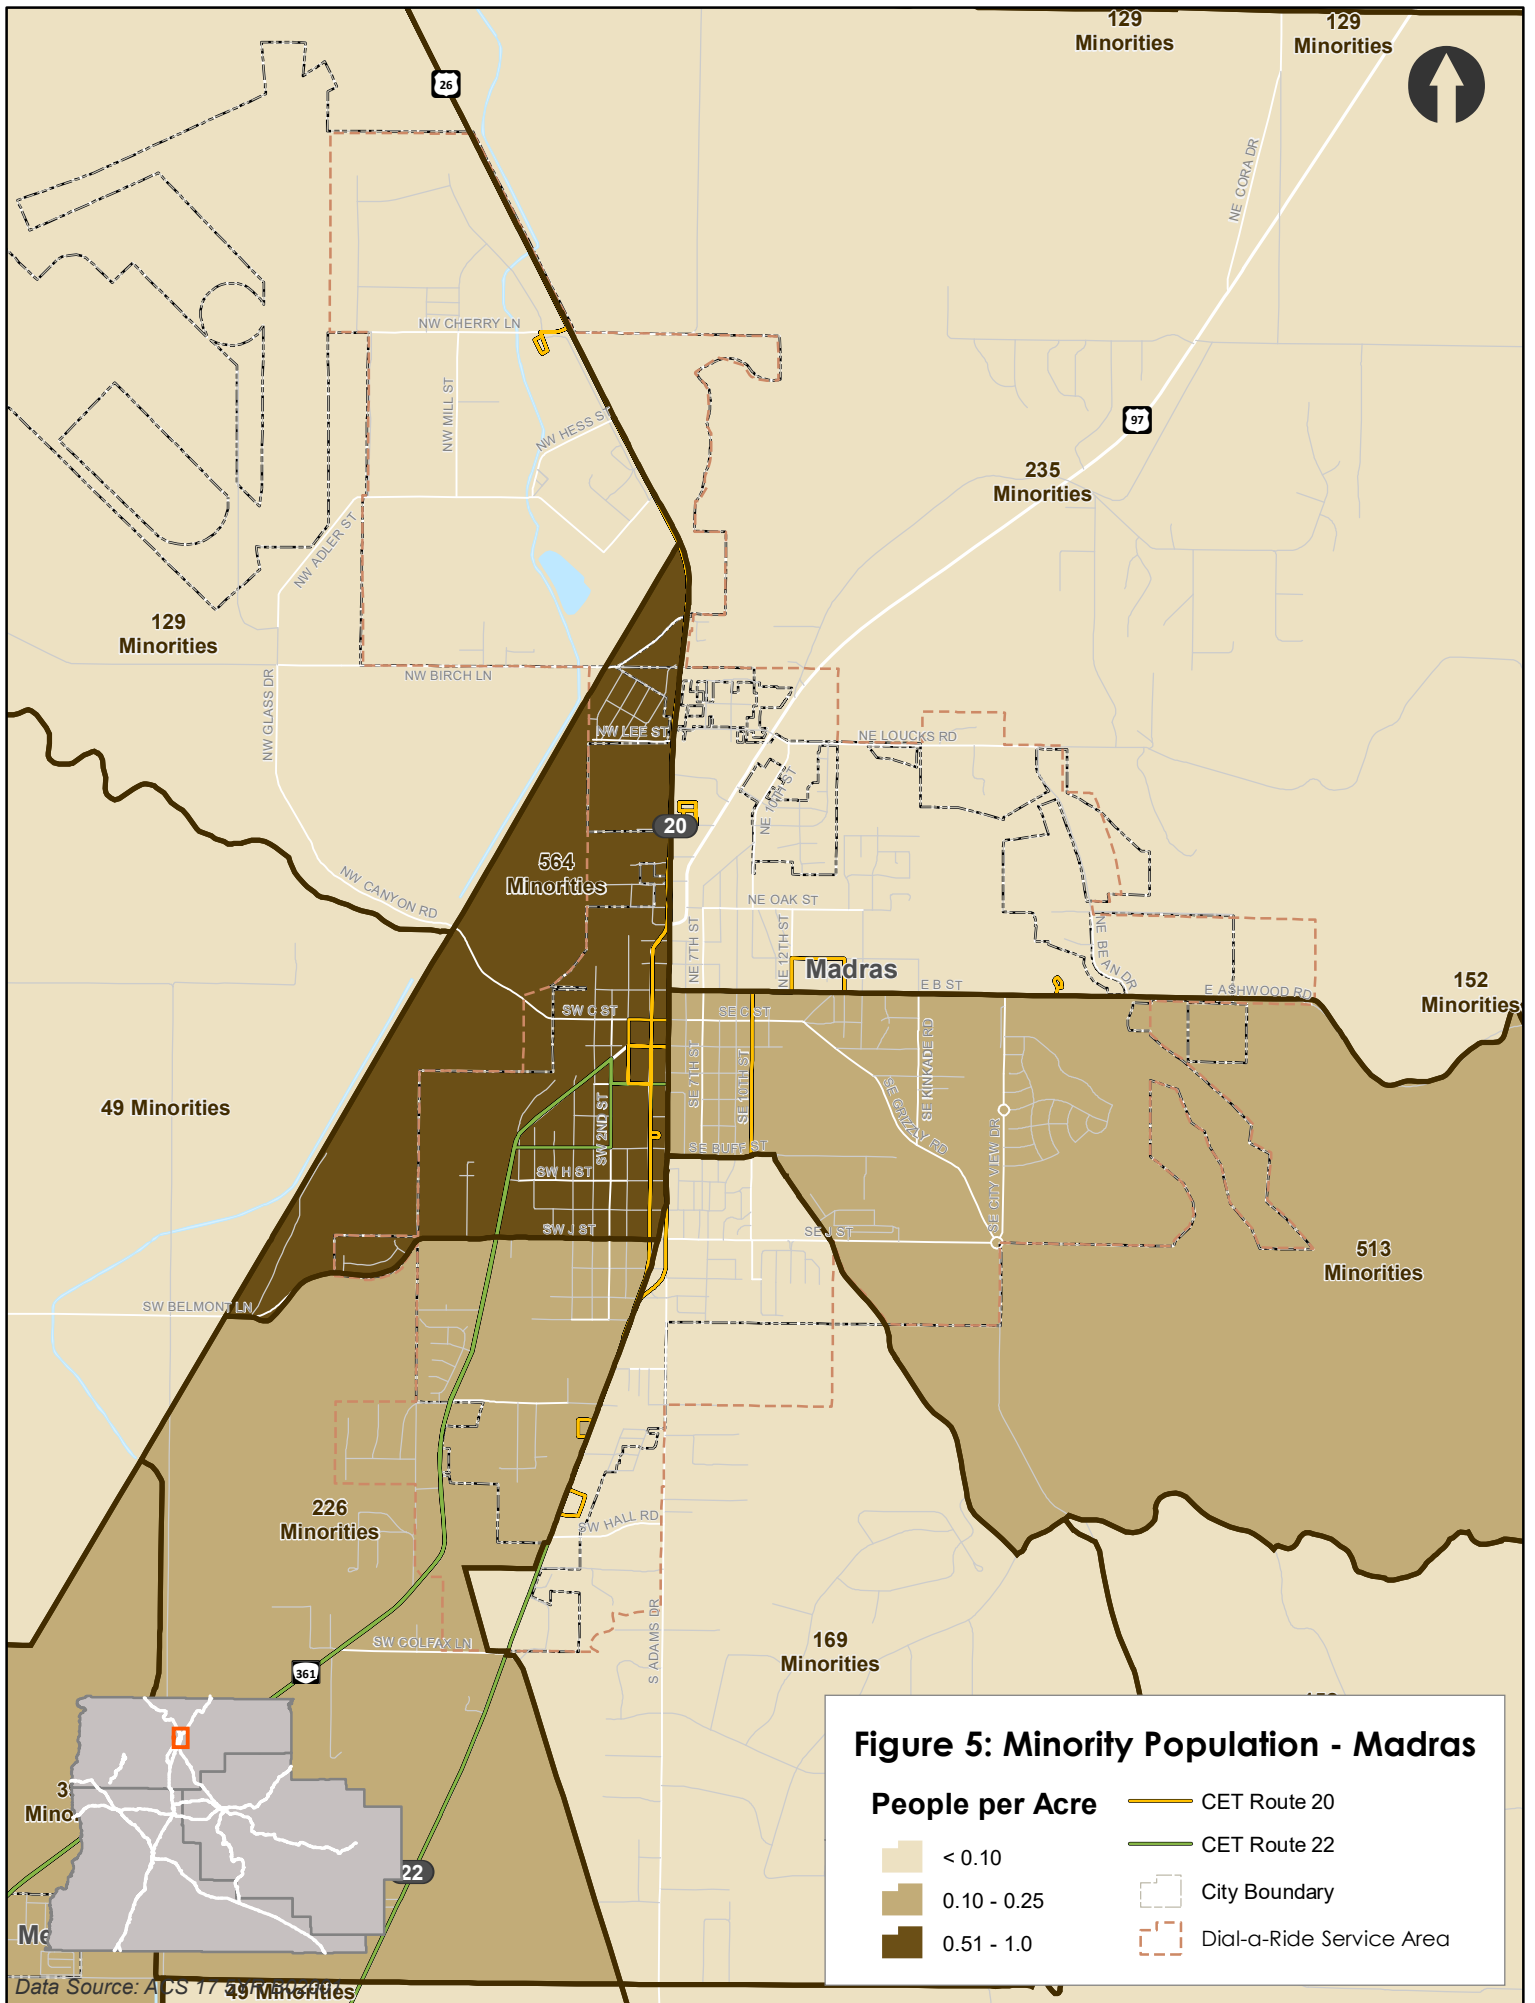

Figure 5: Minority Population - Jefferson County

People per Acre

- < 0.10
- 0.10 - 0.25
- 0.51 - 1.0

- CET Route 20
- CET Route 22
- City Boundary
- Dial-a-Ride Service Area

Data Source: ACS 17 5YR B02001

49 Minorities

Metolius

398
Minorities

361

22

SW BUREKA LN

Figure 5: Minority Population - Metolius

People per Acre

- < 0.10
- 0.10 - 0.25

- CET Route 22
- City Boundary

Data Source: ACS 17 5YR B02001

Data Source: ACS 17 5YR B02001

Data Source: ACS 17 5YR B02001

Data Source: ACS 17 5YR B02001

Data Source: ACS 17 5YR B02001

Figure 5: Minority Population - Crook County

People per Acre

- < 0.10
- 0.26 - 0.50
- 0.51 - 1.0
- > 1.0

- CET Route 26
- City Boundary
- Dial-a-Ride Service Area

Data Source: ACS 17 5YR B02001

Data Source: ACS 17 5YR B02001