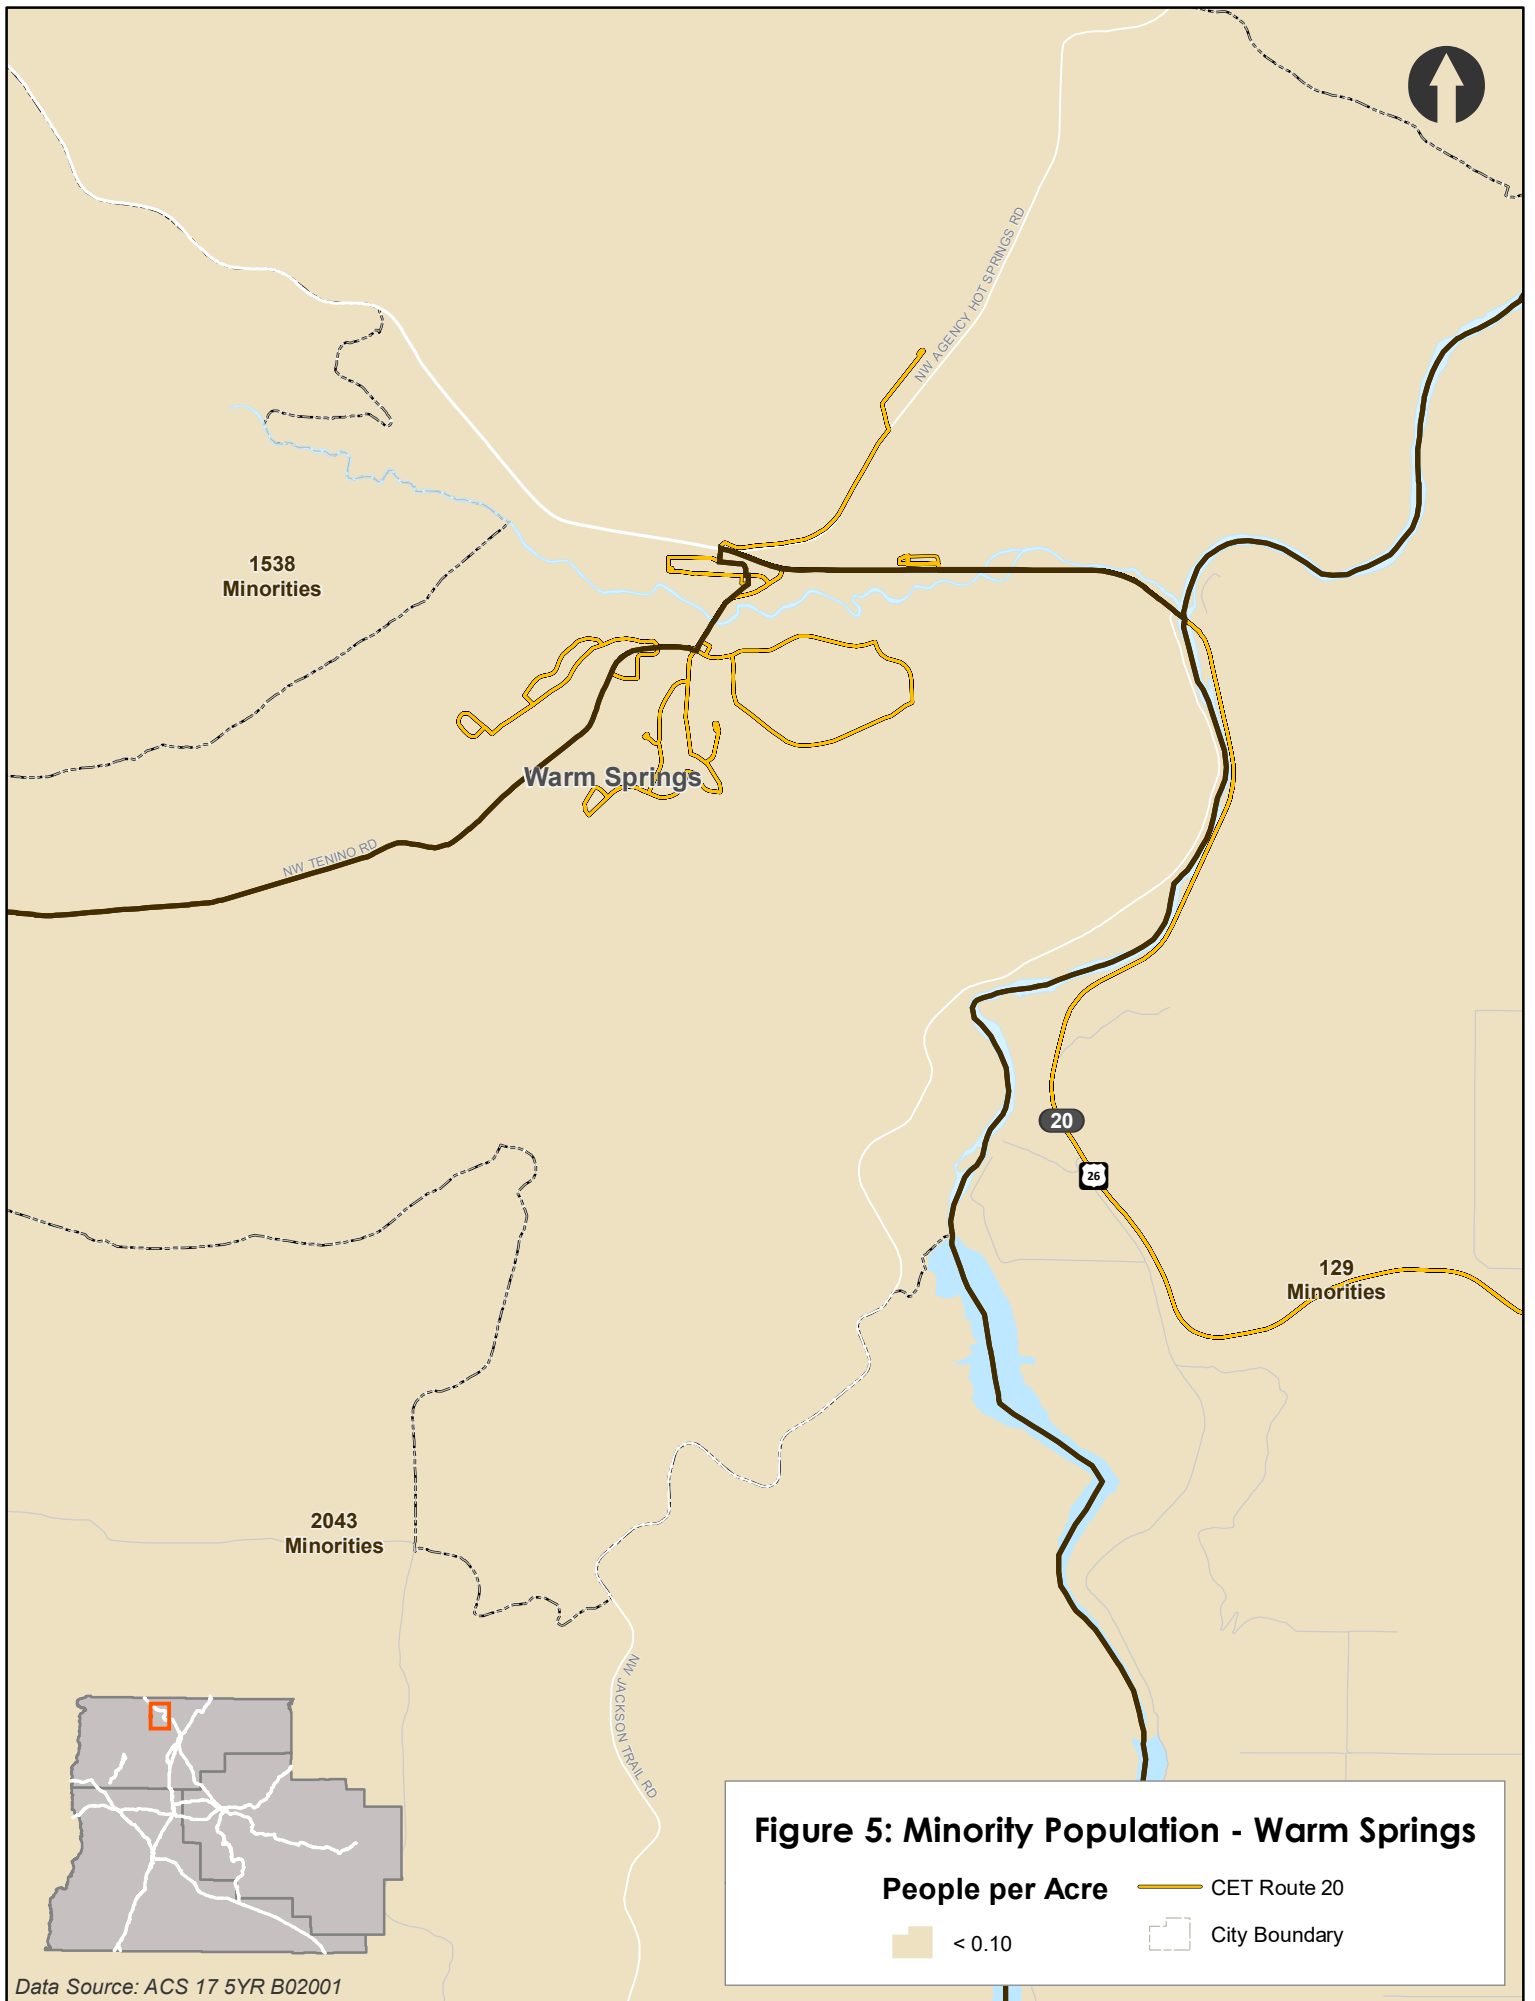

Figure 5: Minority Population - Jefferson County

People per Acre

- < 0.10
- 0.10 - 0.25
- 0.51 - 1.0

- CET Route 20
- CET Route 22
- City Boundary
- Dial-a-Ride Service Area

Data Source: ACS 17 5YR B02001

- < 0.10
- 0.10 - 0.25

- CET Route 22
- City Boundary

Data Source: ACS 17 5YR B02001

Data Source: ACS 17 5YR B02001

Data Source: ACS 17 5YR B02001

Data Source: ACS 17 5YR B02001

Data Source: ACS 17 5YR B02001

Figure 5: Minority Population - Crook County

People per Acre

- < 0.10
- 0.26 - 0.50
- 0.51 - 1.0
- > 1.0

- CET Route 26
- City Boundary
- Dial-a-Ride Service Area

Data Source: ACS 17 5YR B02001

Data Source: ACS 17 5YR B02001