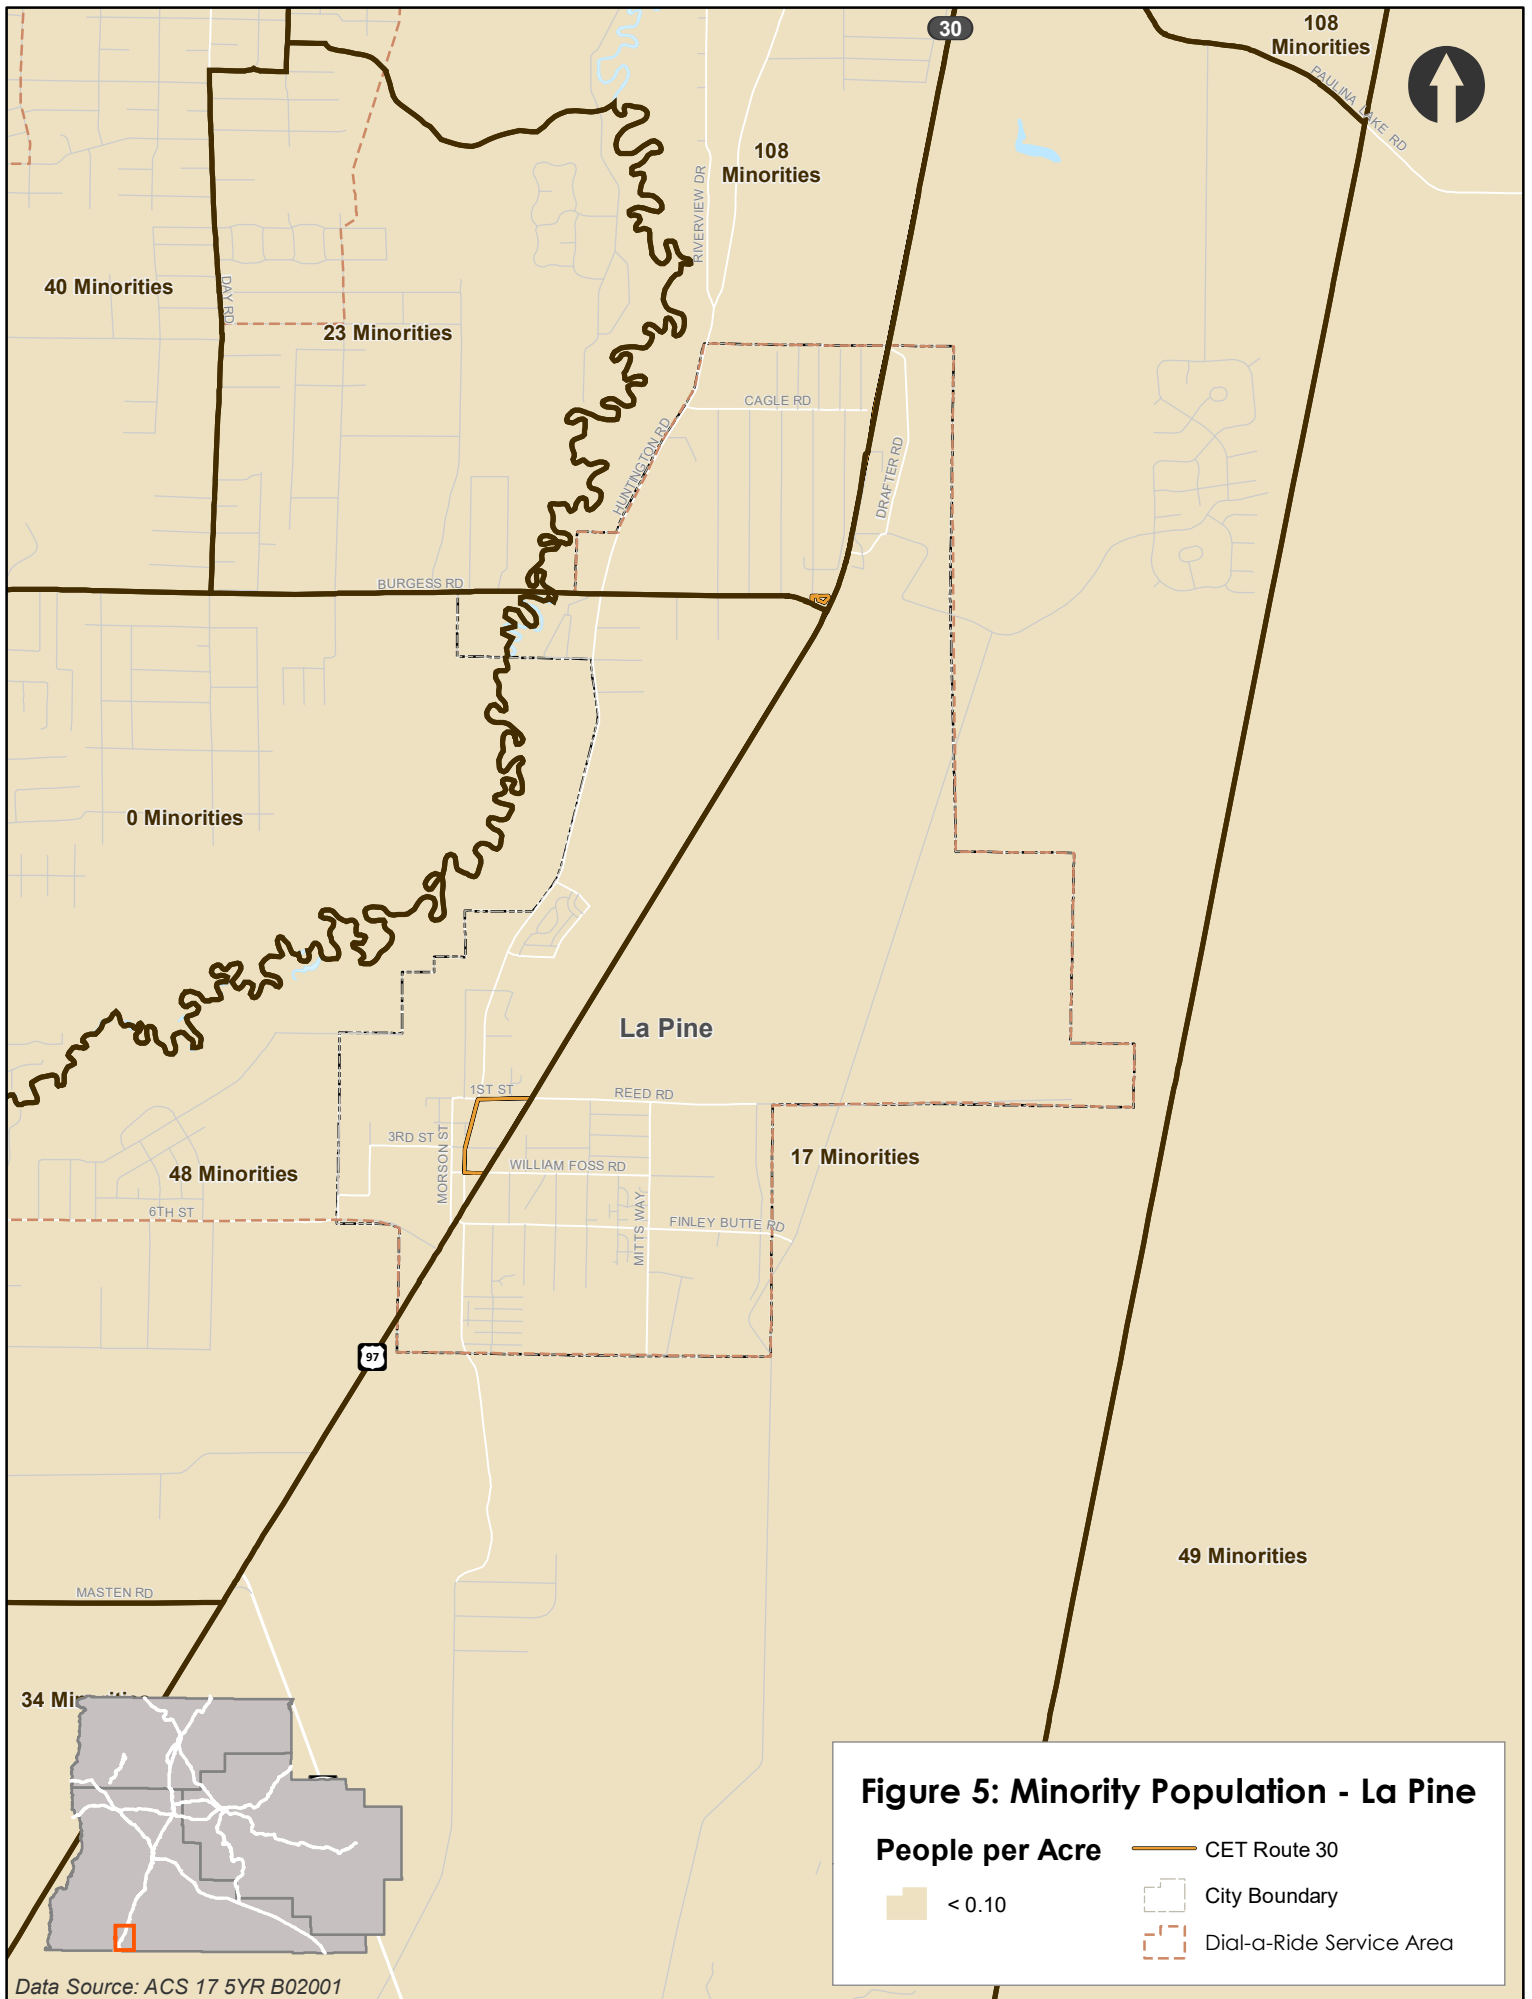

Figure 5: Minority Population - Jefferson County

People per Acre

- < 0.10
- 0.10 - 0.25
- 0.51 - 1.0

- CET Route 20
- CET Route 22
- City Boundary
- Dial-a-Ride Service Area

Data Source: ACS 17 5YR B02001

- < 0.10
- 0.10 - 0.25

- CET Route 22
- City Boundary

Data Source: ACS 17 5YR B02001

Data Source: ACS 17 5YR B02001

Data Source: ACS 17 5YR B02001

Data Source: ACS 17 5YR B02001

Data Source: ACS 17 5YR B02001

Figure 5: Minority Population - Crook County

People per Acre

- < 0.10
- 0.26 - 0.50
- 0.51 - 1.0
- > 1.0

- CET Route 26
- City Boundary
- Dial-a-Ride Service Area

Data Source: ACS 17 5YR B02001

Data Source: ACS 17 5YR B02001