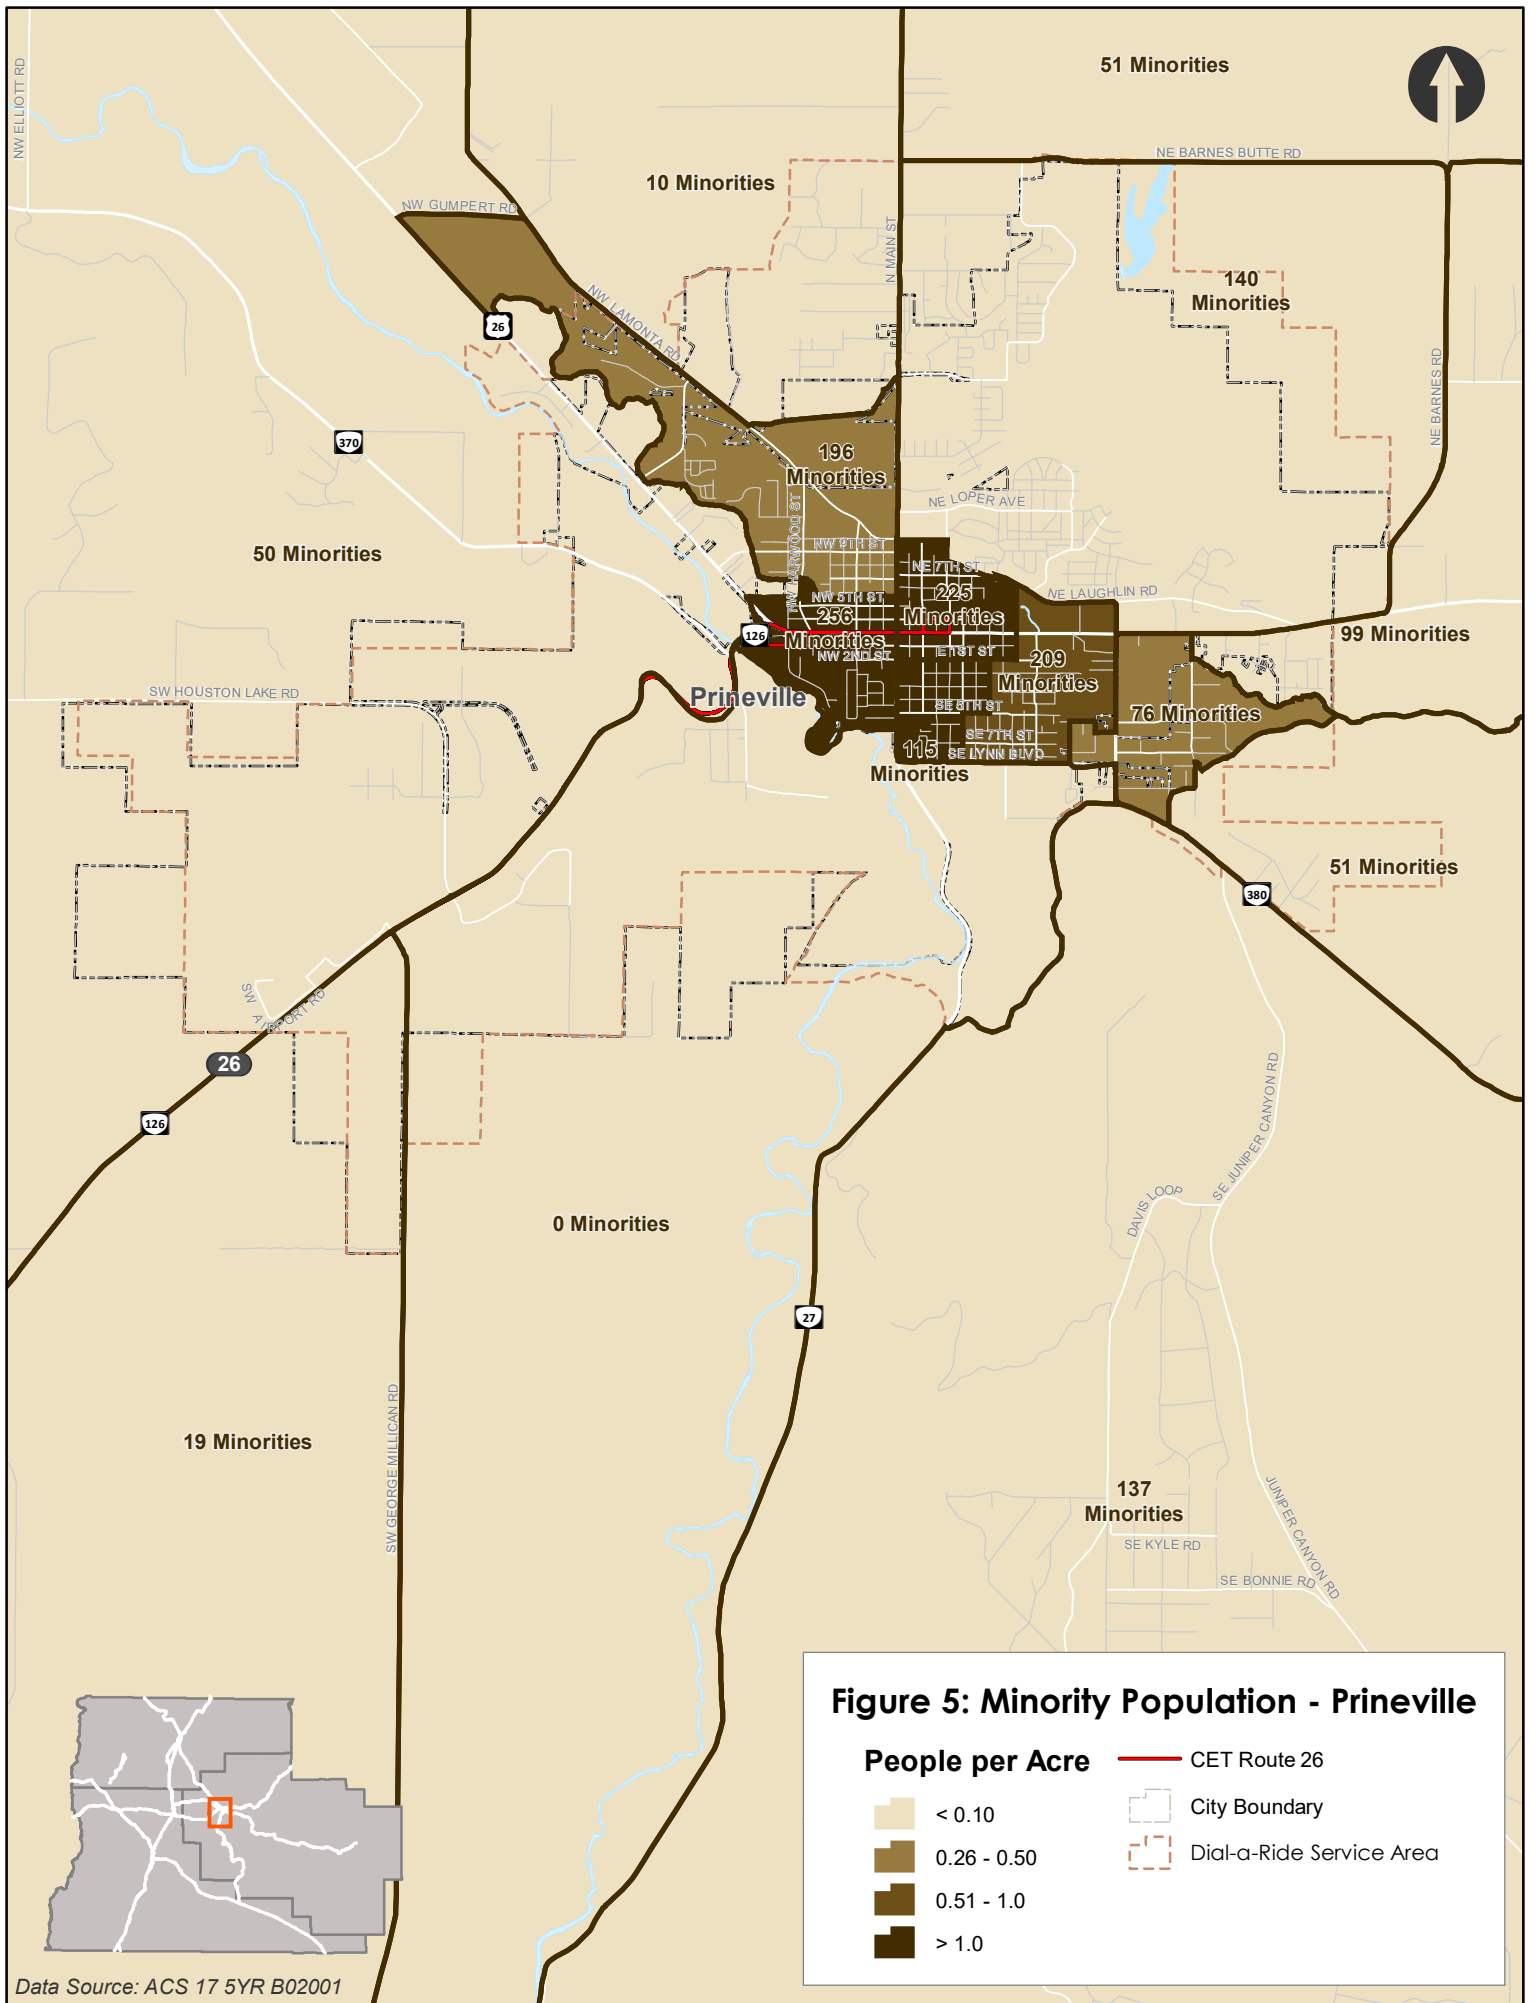

Figure 5: Minority Population - Jefferson County

People per Acre

- < 0.10
- 0.10 - 0.25
- 0.51 - 1.0

- CET Route 20
- CET Route 22
- City Boundary
- Dial-a-Ride Service Area

Data Source: ACS 17 5YR B02001

49 Minorities

Metolius

398
Minorities

361

22

SW BUREKA LN

Figure 5: Minority Population - Metolius

People per Acre

- < 0.10
- 0.10 - 0.25

- CET Route 22
- City Boundary

Data Source: ACS 17 5YR B02001

Data Source: ACS 17 5YR B02001

Data Source: ACS 17 5YR B02001

Data Source: ACS 17 5YR B02001

Data Source: ACS 17 5YR B02001

Figure 5: Minority Population - Crook County

People per Acre

- < 0.10
- 0.26 - 0.50
- 0.51 - 1.0
- > 1.0

- CET Route 26
- City Boundary
- Dial-a-Ride Service Area

Data Source: ACS 17 5YR B02001

Data Source: ACS 17 5YR B02001