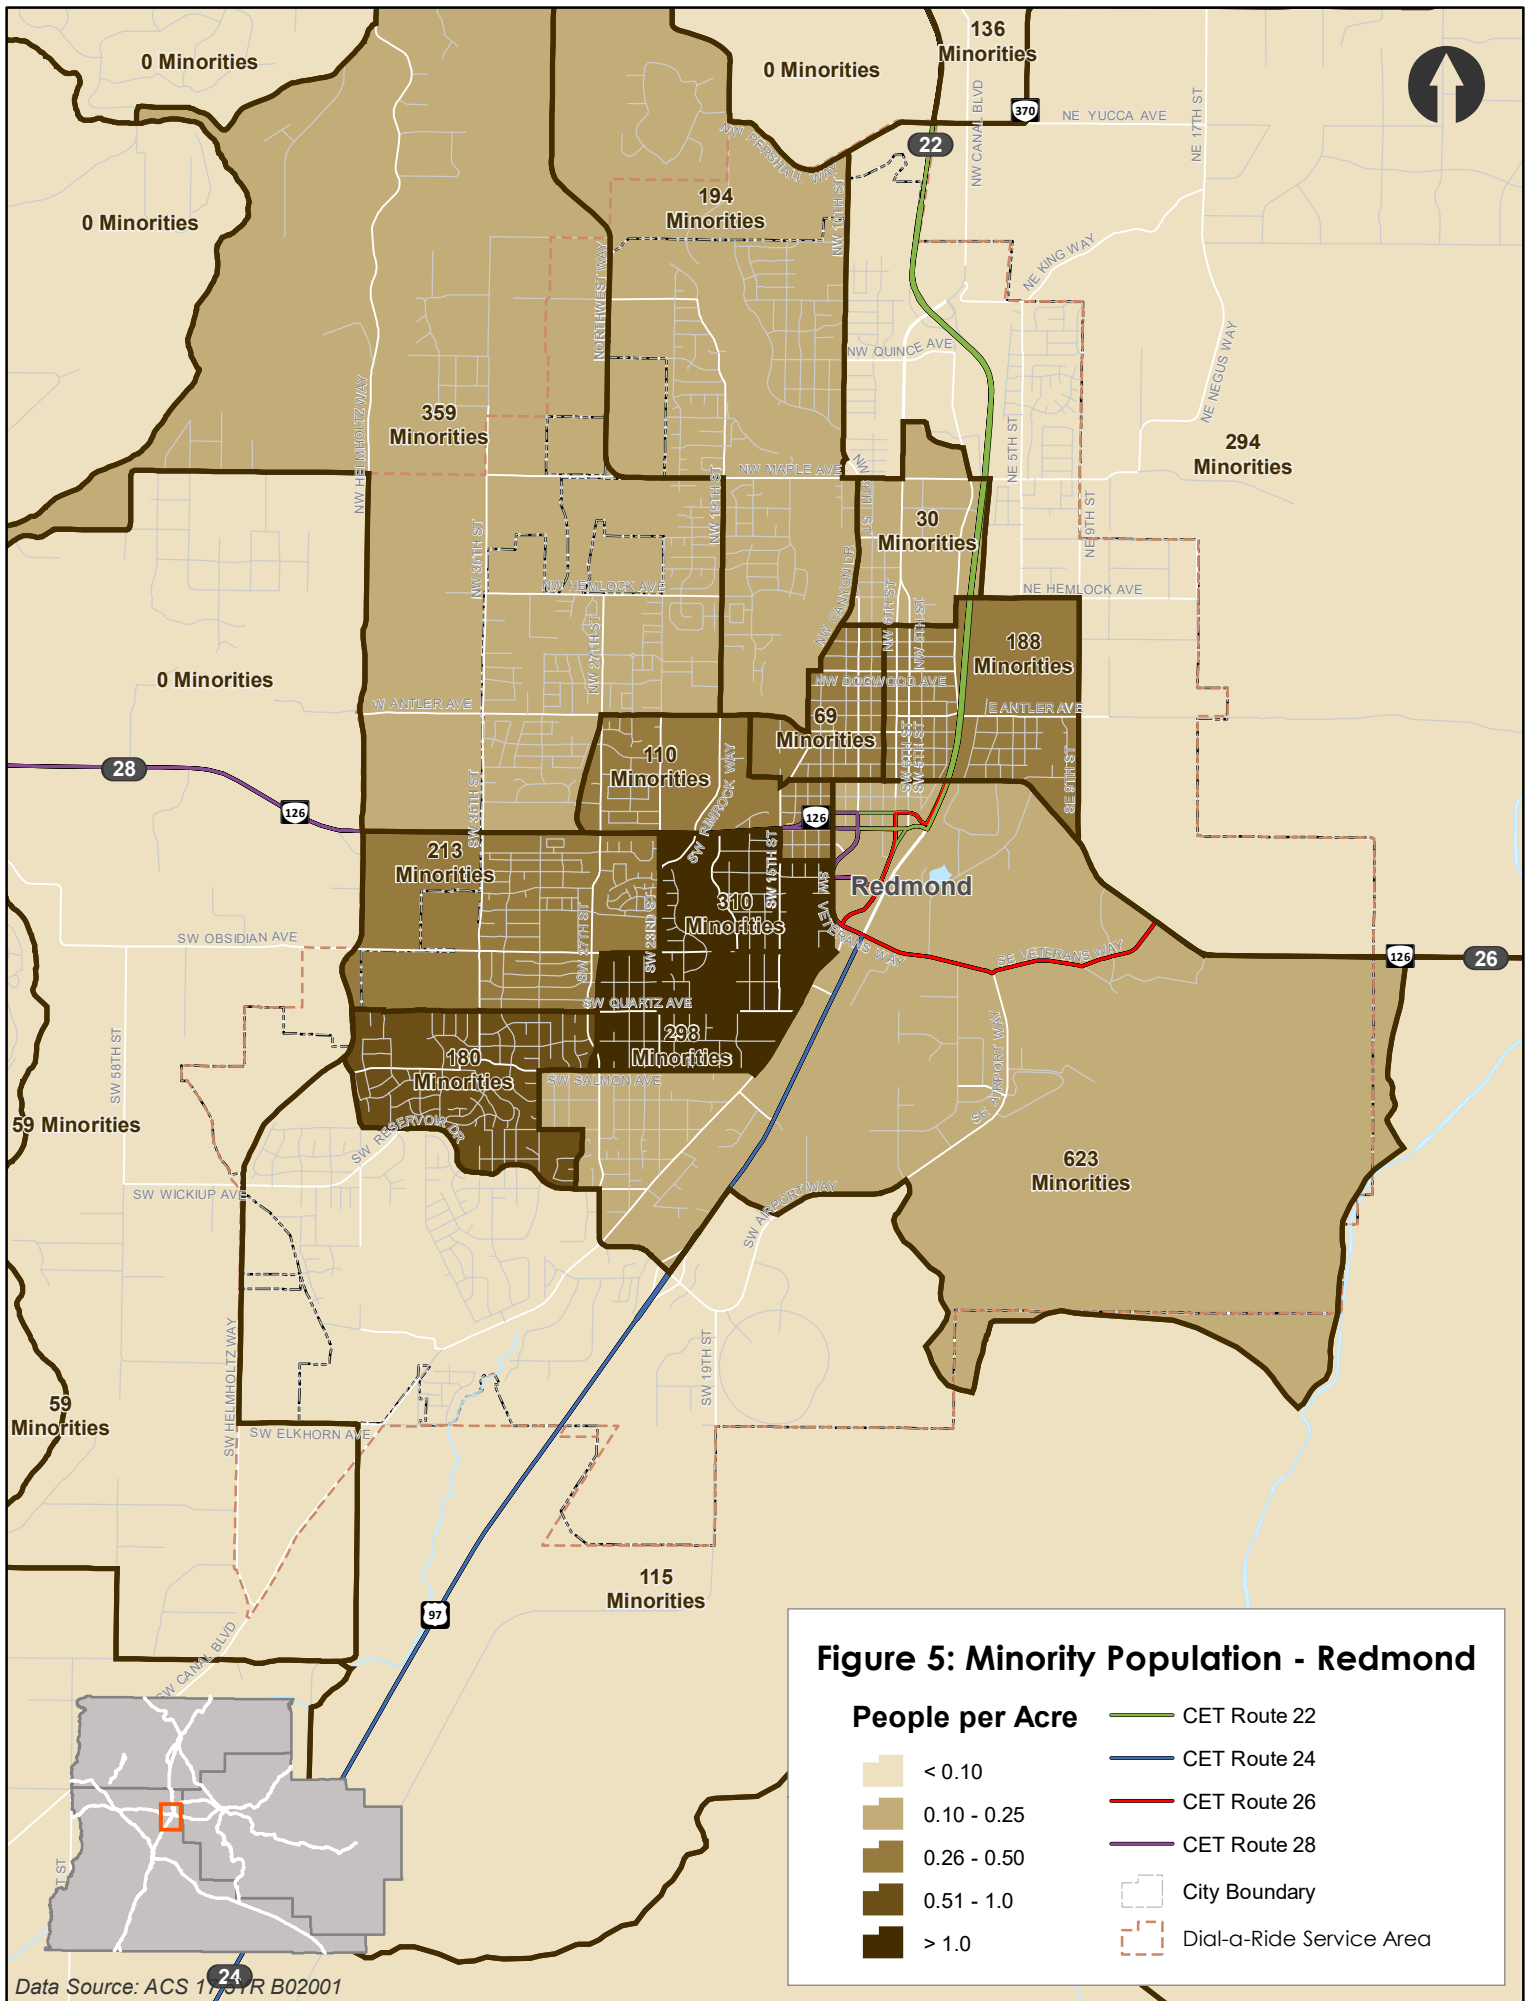

Figure 5: Minority Population - Jefferson County

People per Acre

- < 0.10
- 0.10 - 0.25
- 0.51 - 1.0

- CET Route 20
- CET Route 22
- City Boundary
- Dial-a-Ride Service Area

Data Source: ACS 17 5YR B02001

- < 0.10
- 0.10 - 0.25

- CET Route 22
- City Boundary

Data Source: ACS 17 5YR B02001

Data Source: ACS 17 5YR B02001

Data Source: ACS 17 5YR B02001

Data Source: ACS 17 5YR B02001

Data Source: ACS 17 5YR B02001

Figure 5: Minority Population - Crook County

People per Acre

- < 0.10
- 0.26 - 0.50
- 0.51 - 1.0
- > 1.0

- CET Route 26
- City Boundary
- Dial-a-Ride Service Area

Data Source: ACS 17 5YR B02001

Data Source: ACS 17 5YR B02001