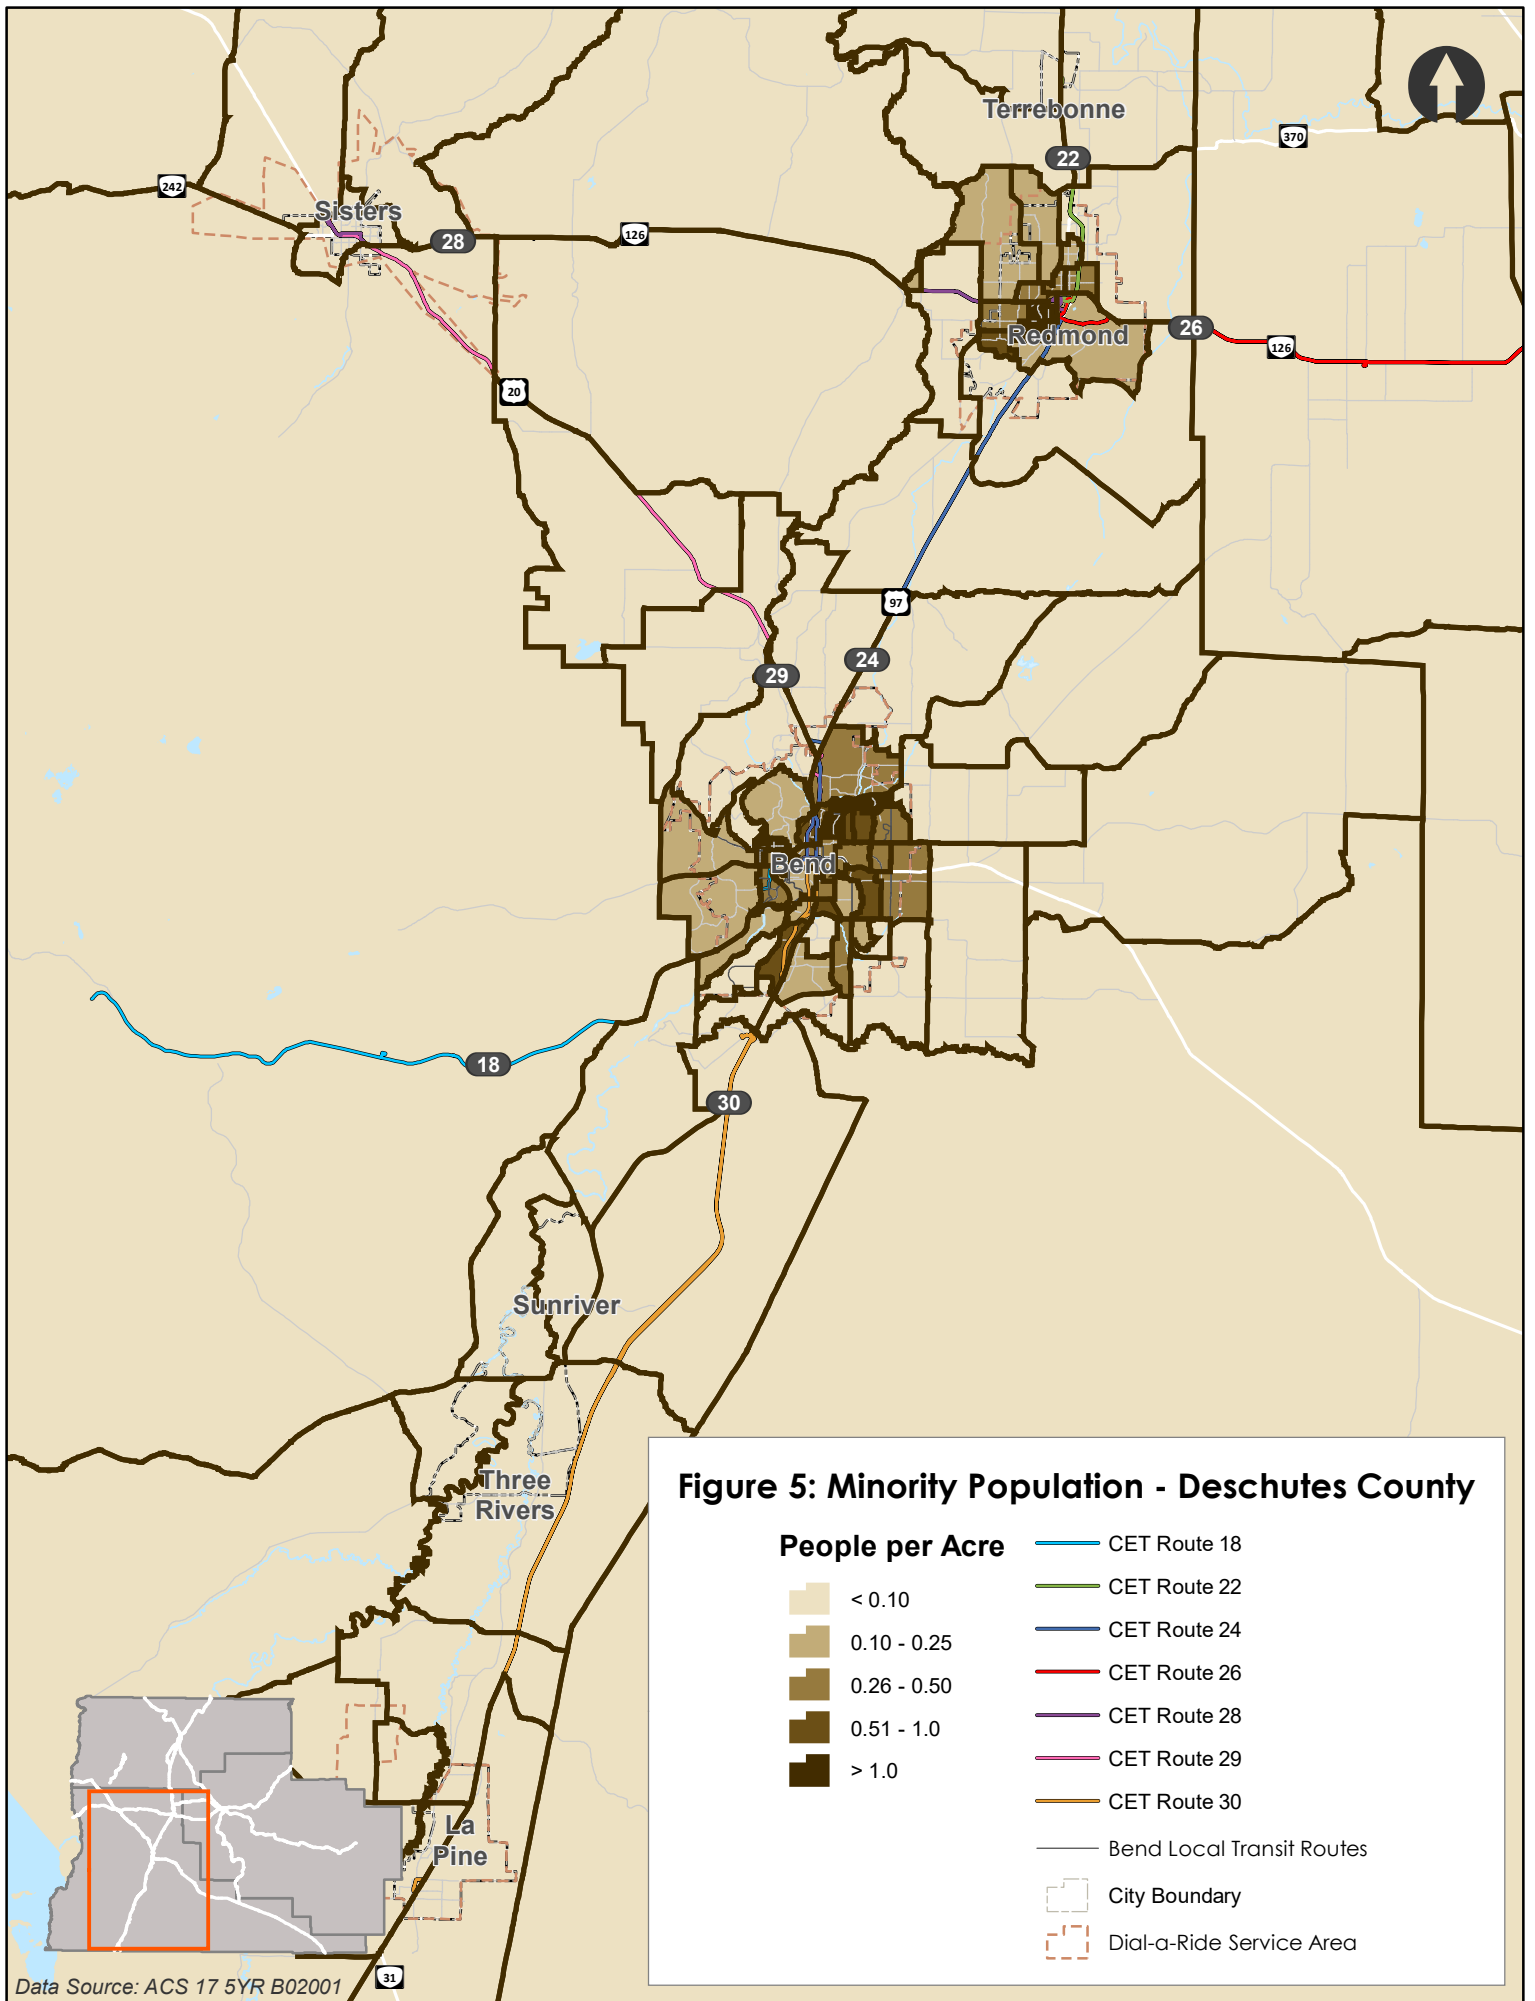

Figure 5: Minority Population - Jefferson County

People per Acre

- < 0.10
- 0.10 - 0.25
- 0.51 - 1.0

- CET Route 20
- CET Route 22
- City Boundary
- Dial-a-Ride Service Area

Data Source: ACS 17 5YR B02001

49 Minorities

Metolius

398
Minorities

361

22

SW BUREKA LN

Figure 5: Minority Population - Metolius

People per Acre

- < 0.10
- 0.10 - 0.25

- CET Route 22
- City Boundary

Data Source: ACS 17 5YR B02001

Data Source: ACS 17 5YR B02001

Data Source: ACS 17 5YR B02001

Data Source: ACS 17 5YR B02001

Data Source: ACS 17 5YR B02001

Figure 5: Minority Population - Crook County

People per Acre

- < 0.10
- 0.26 - 0.50
- 0.51 - 1.0
- > 1.0

- CET Route 26
- City Boundary
- Dial-a-Ride Service Area

Data Source: ACS 17 5YR B02001

Data Source: ACS 17 5YR B02001