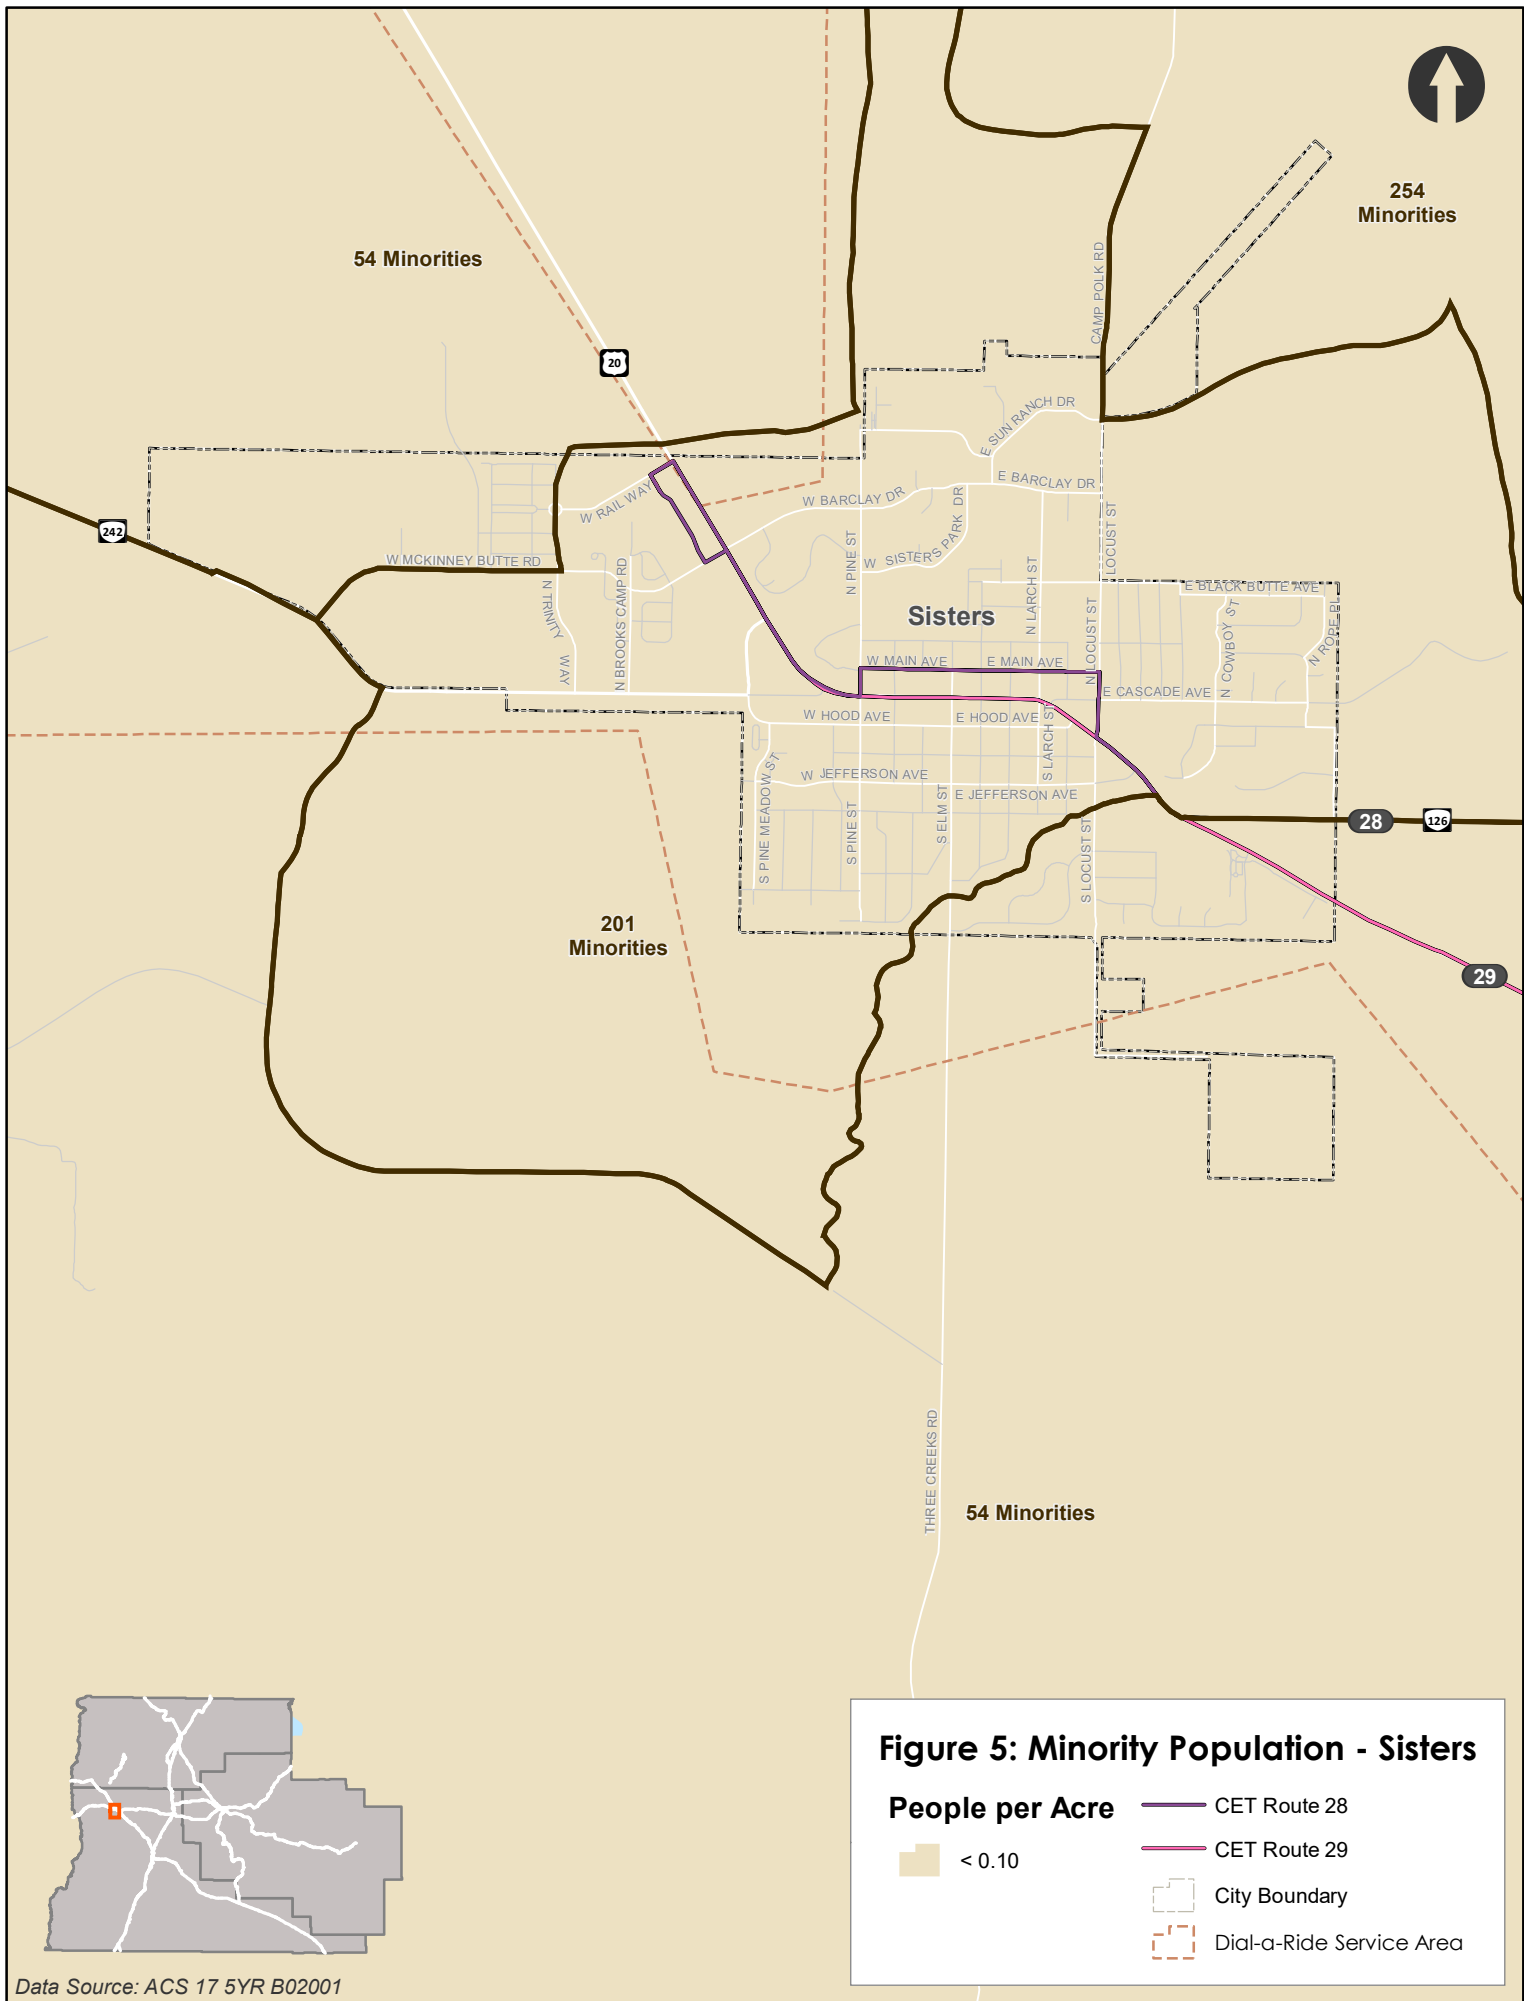

Figure 5: Minority Population - Jefferson County

People per Acre

- < 0.10
- 0.10 - 0.25
- 0.51 - 1.0

- CET Route 20
- CET Route 22
- City Boundary
- Dial-a-Ride Service Area

Data Source: ACS 17 5YR B02001

- < 0.10
- 0.10 - 0.25

- CET Route 22
- City Boundary

Data Source: ACS 17 5YR B02001

Data Source: ACS 17 5YR B02001

Data Source: ACS 17 5YR B02001

Data Source: ACS 17 5YR B02001

Data Source: ACS 17 5YR B02001

Figure 5: Minority Population - Crook County

People per Acre

- < 0.10
- 0.26 - 0.50
- 0.51 - 1.0
- > 1.0

- CET Route 26
- City Boundary
- Dial-a-Ride Service Area

Data Source: ACS 17 5YR B02001

Data Source: ACS 17 5YR B02001