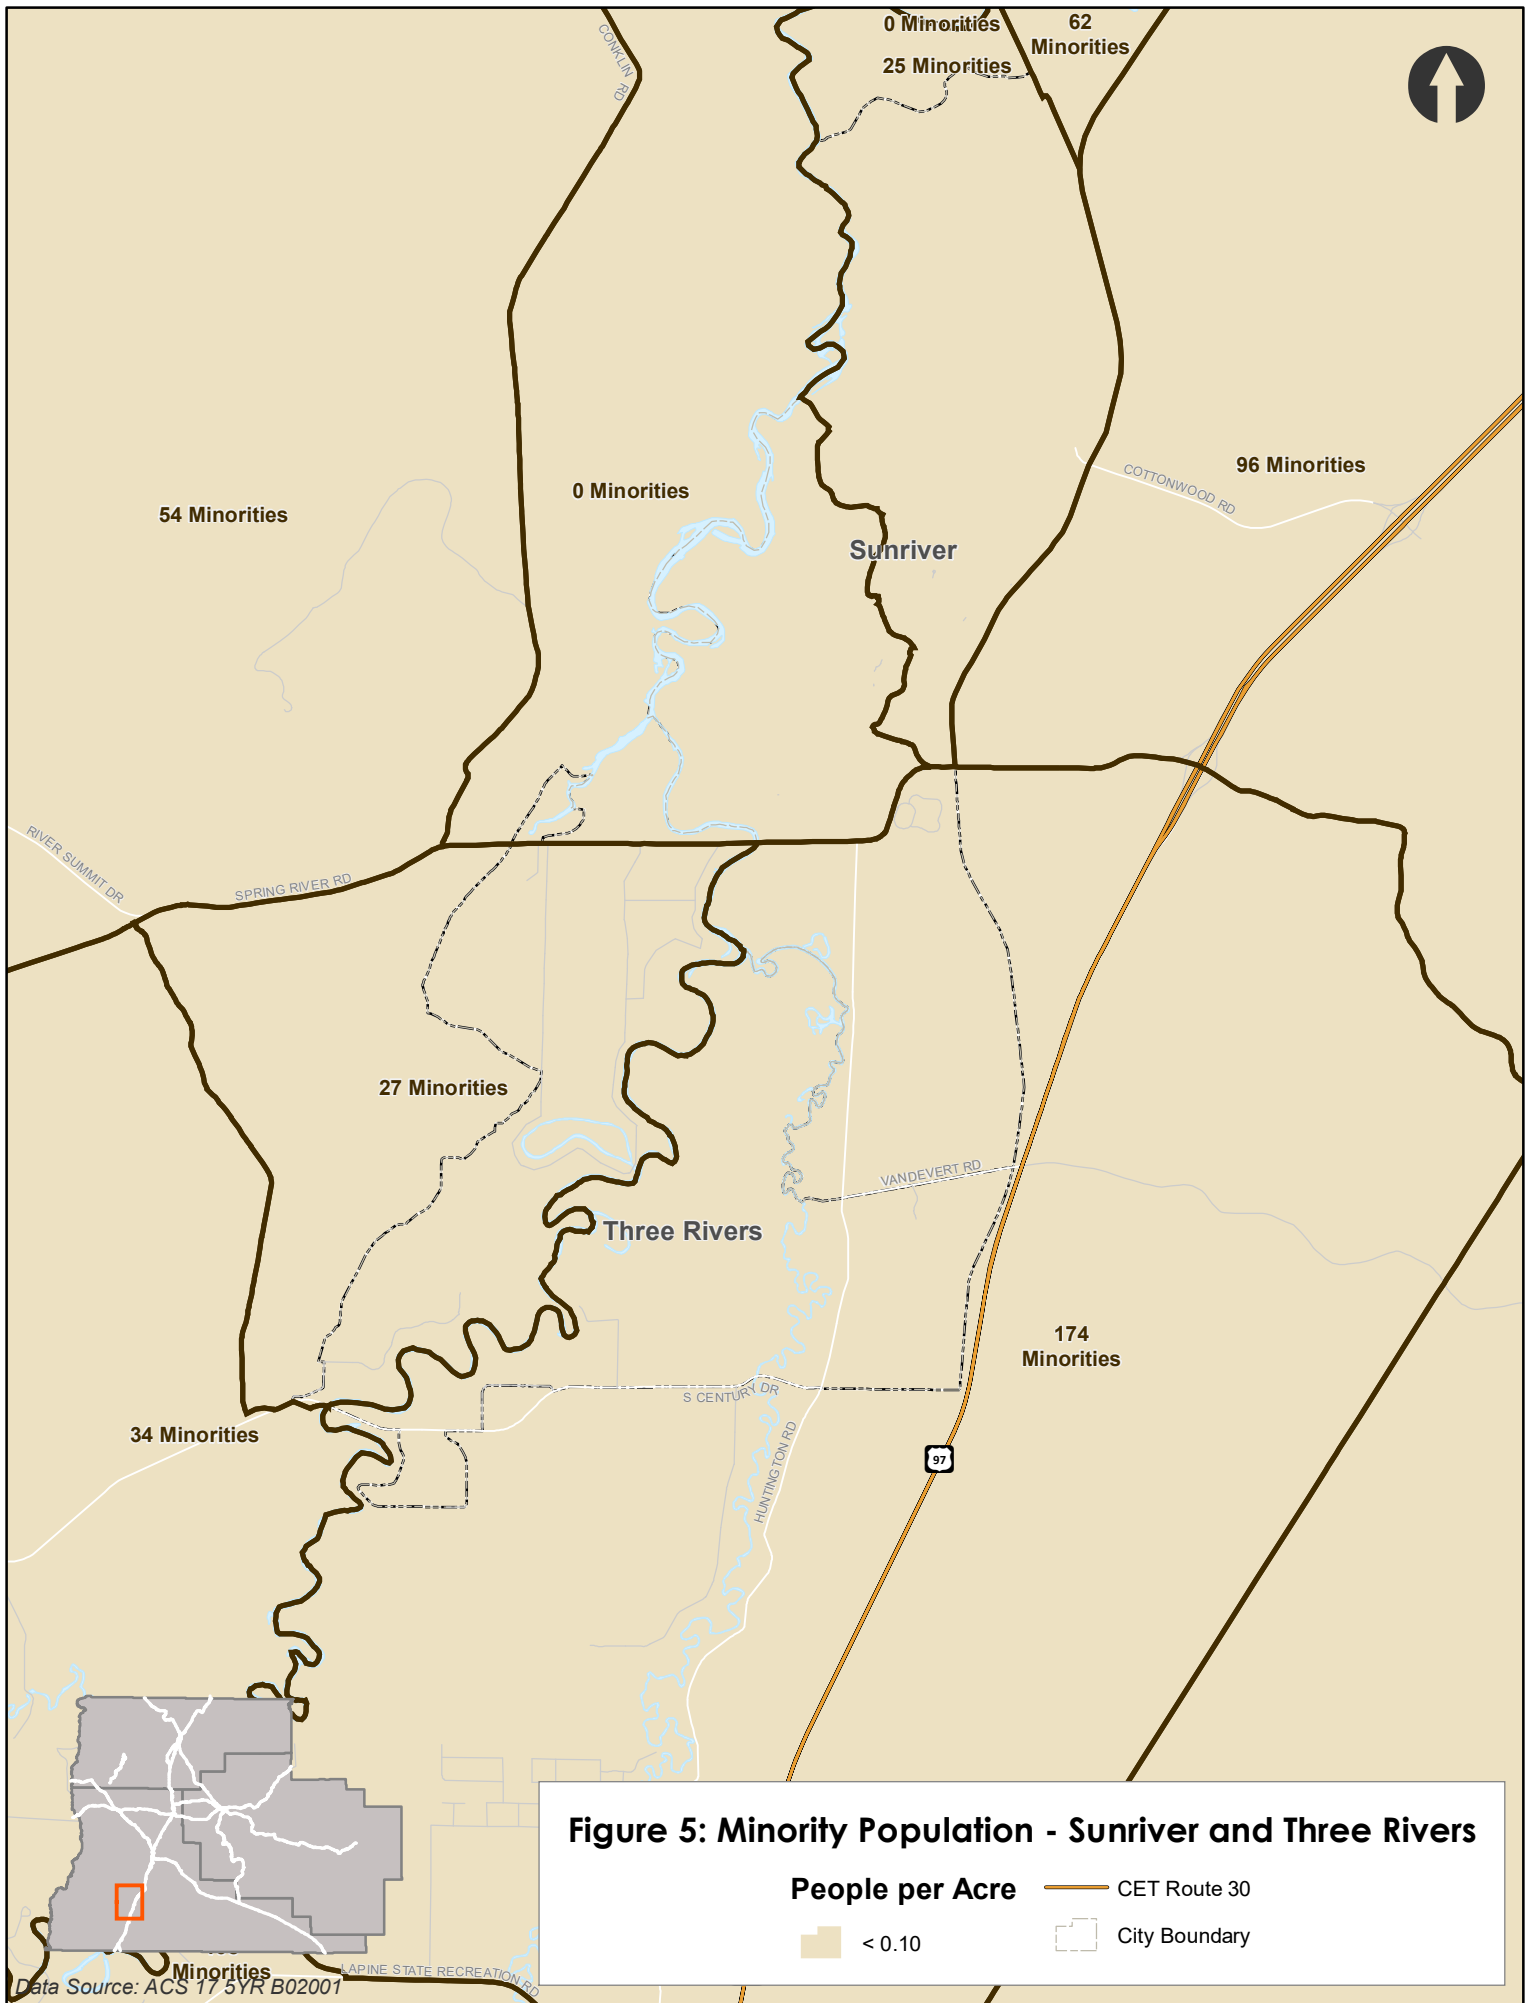

Figure 5: Minority Population - Jefferson County

People per Acre

- < 0.10
- 0.10 - 0.25
- 0.51 - 1.0

- CET Route 20
- CET Route 22
- City Boundary
- Dial-a-Ride Service Area

Data Source: ACS 17 5YR B02001

- < 0.10
- 0.10 - 0.25

- CET Route 22
- City Boundary

Data Source: ACS 17 5YR B02001

Data Source: ACS 17 5YR B02001

Data Source: ACS 17 5YR B02001

Data Source: ACS 17 5YR B02001

Data Source: ACS 17 5YR B02001

Figure 5: Minority Population - Crook County

People per Acre

- < 0.10
- 0.26 - 0.50
- 0.51 - 1.0
- > 1.0

- CET Route 26
- City Boundary
- Dial-a-Ride Service Area

Data Source: ACS 17 5YR B02001

Data Source: ACS 17 5YR B02001