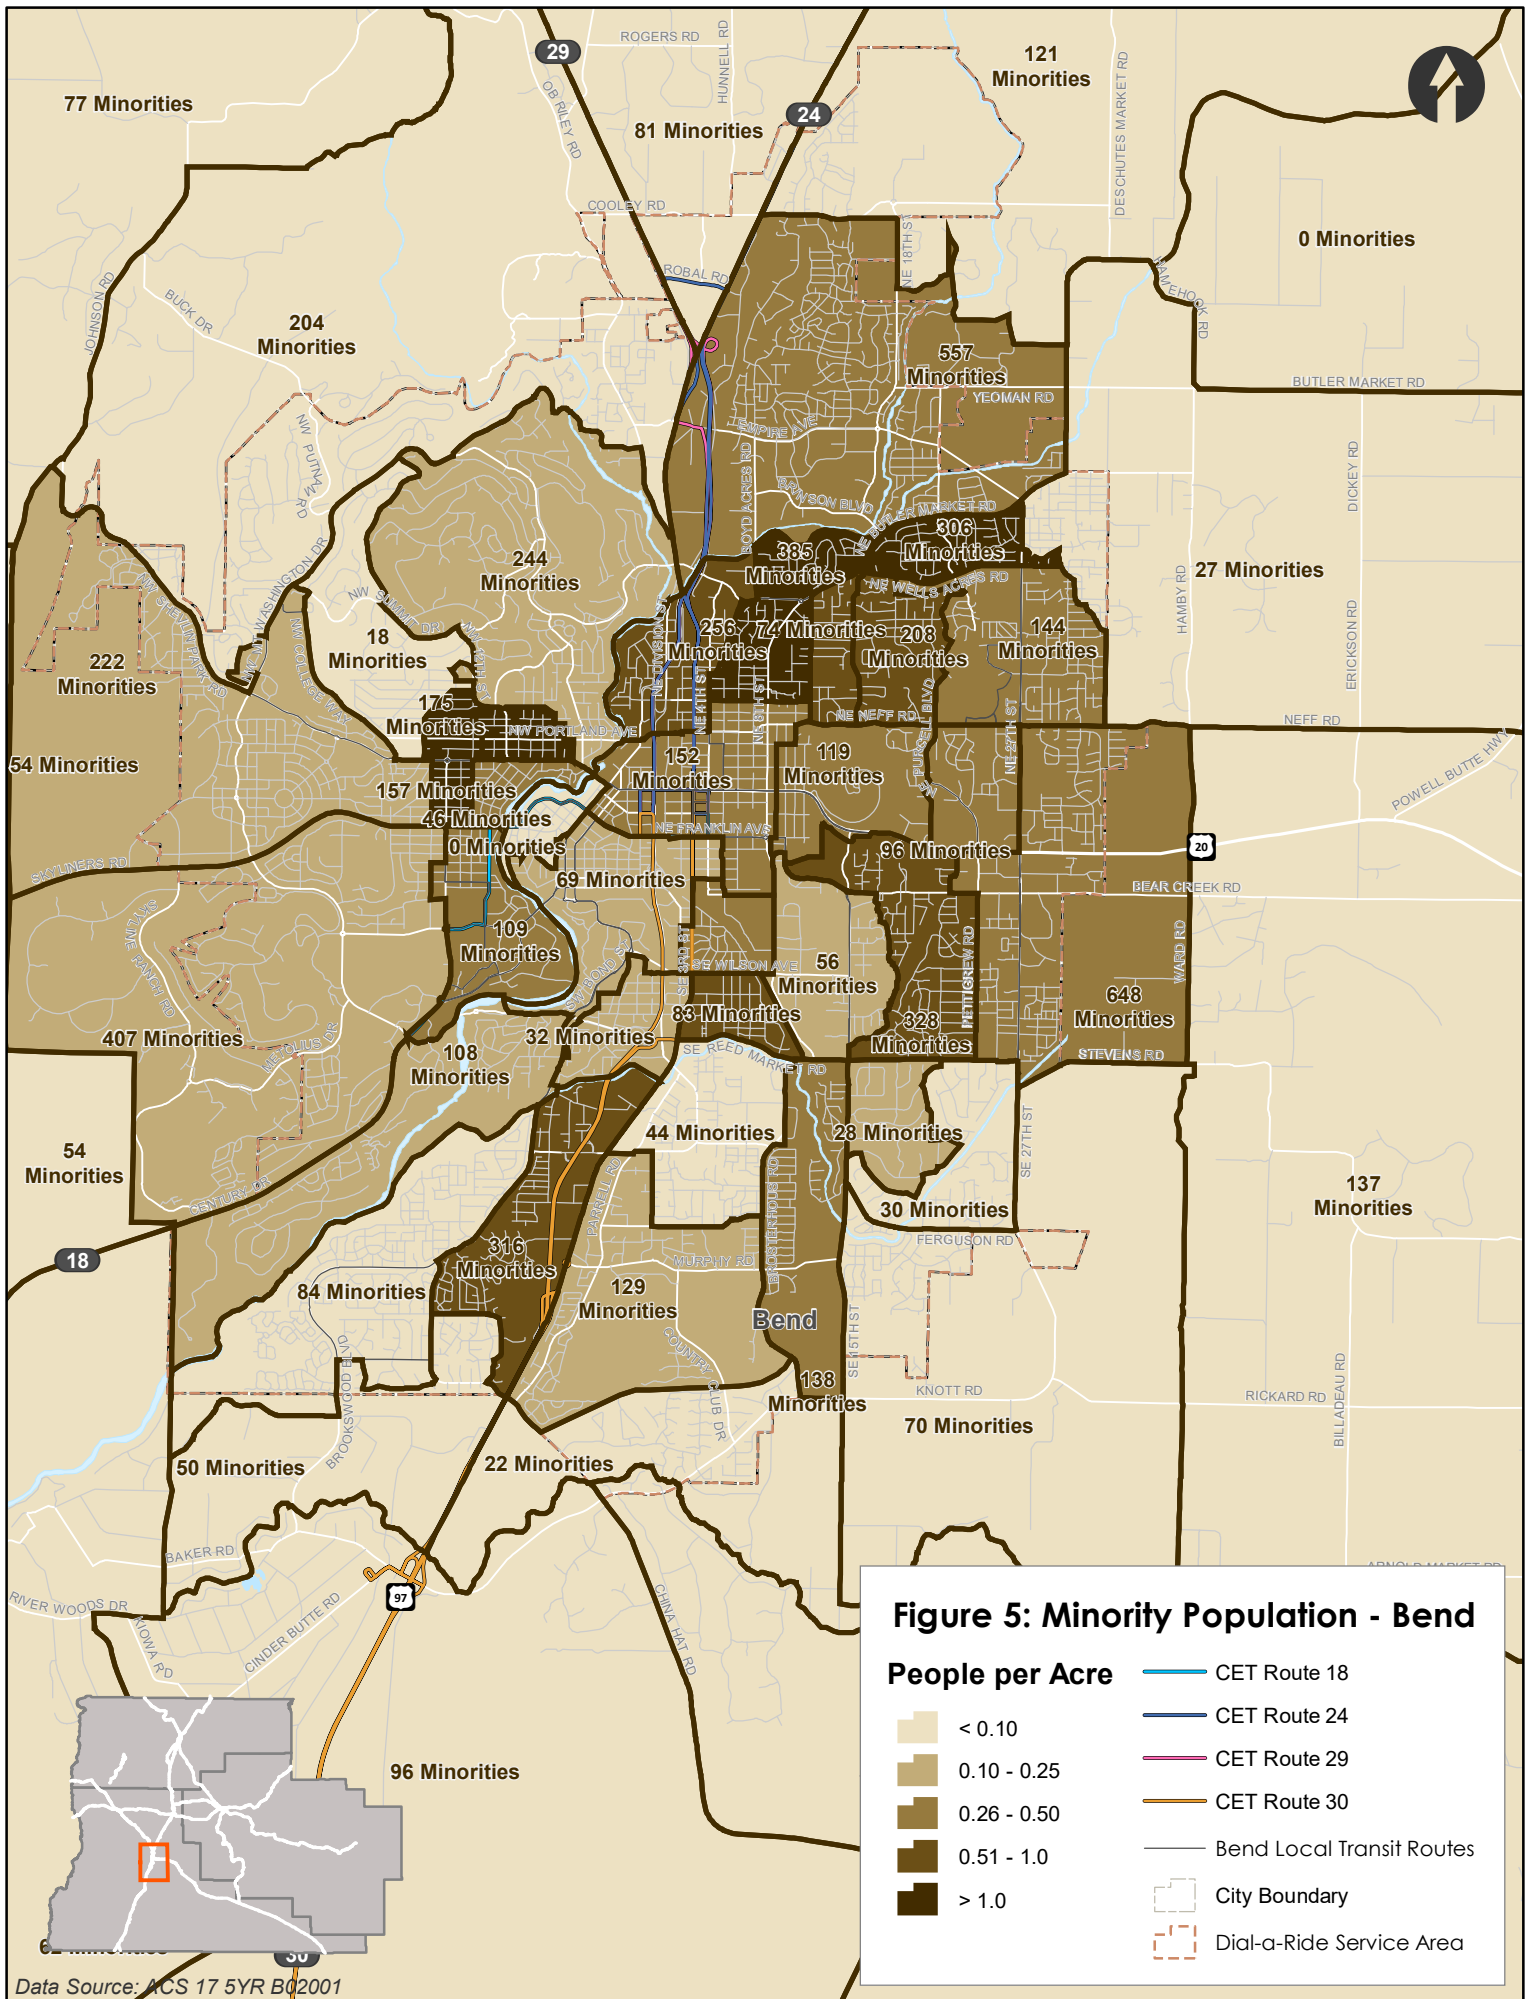

Figure 5: Minority Population - Jefferson County

People per Acre

- < 0.10
- 0.10 - 0.25
- 0.51 - 1.0

- CET Route 20
- CET Route 22
- City Boundary
- Dial-a-Ride Service Area

Data Source: ACS 17 5YR B02001

49 Minorities

Metolius

398
Minorities

361

22

SW BUREKA LN

Figure 5: Minority Population - Metolius

People per Acre

- < 0.10
- 0.10 - 0.25

- CET Route 22
- City Boundary

Data Source: ACS 17 5YR B02001

Data Source: ACS 17 5YR B02001

Data Source: ACS 17 5YR B02001

Data Source: ACS 17 5YR B02001

Data Source: ACS 17 5YR B02001

Figure 5: Minority Population - Crook County

People per Acre

- < 0.10
- 0.26 - 0.50
- 0.51 - 1.0
- > 1.0

- CET Route 26
- City Boundary
- Dial-a-Ride Service Area

Data Source: ACS 17 5YR B02001

Data Source: ACS 17 5YR B02001