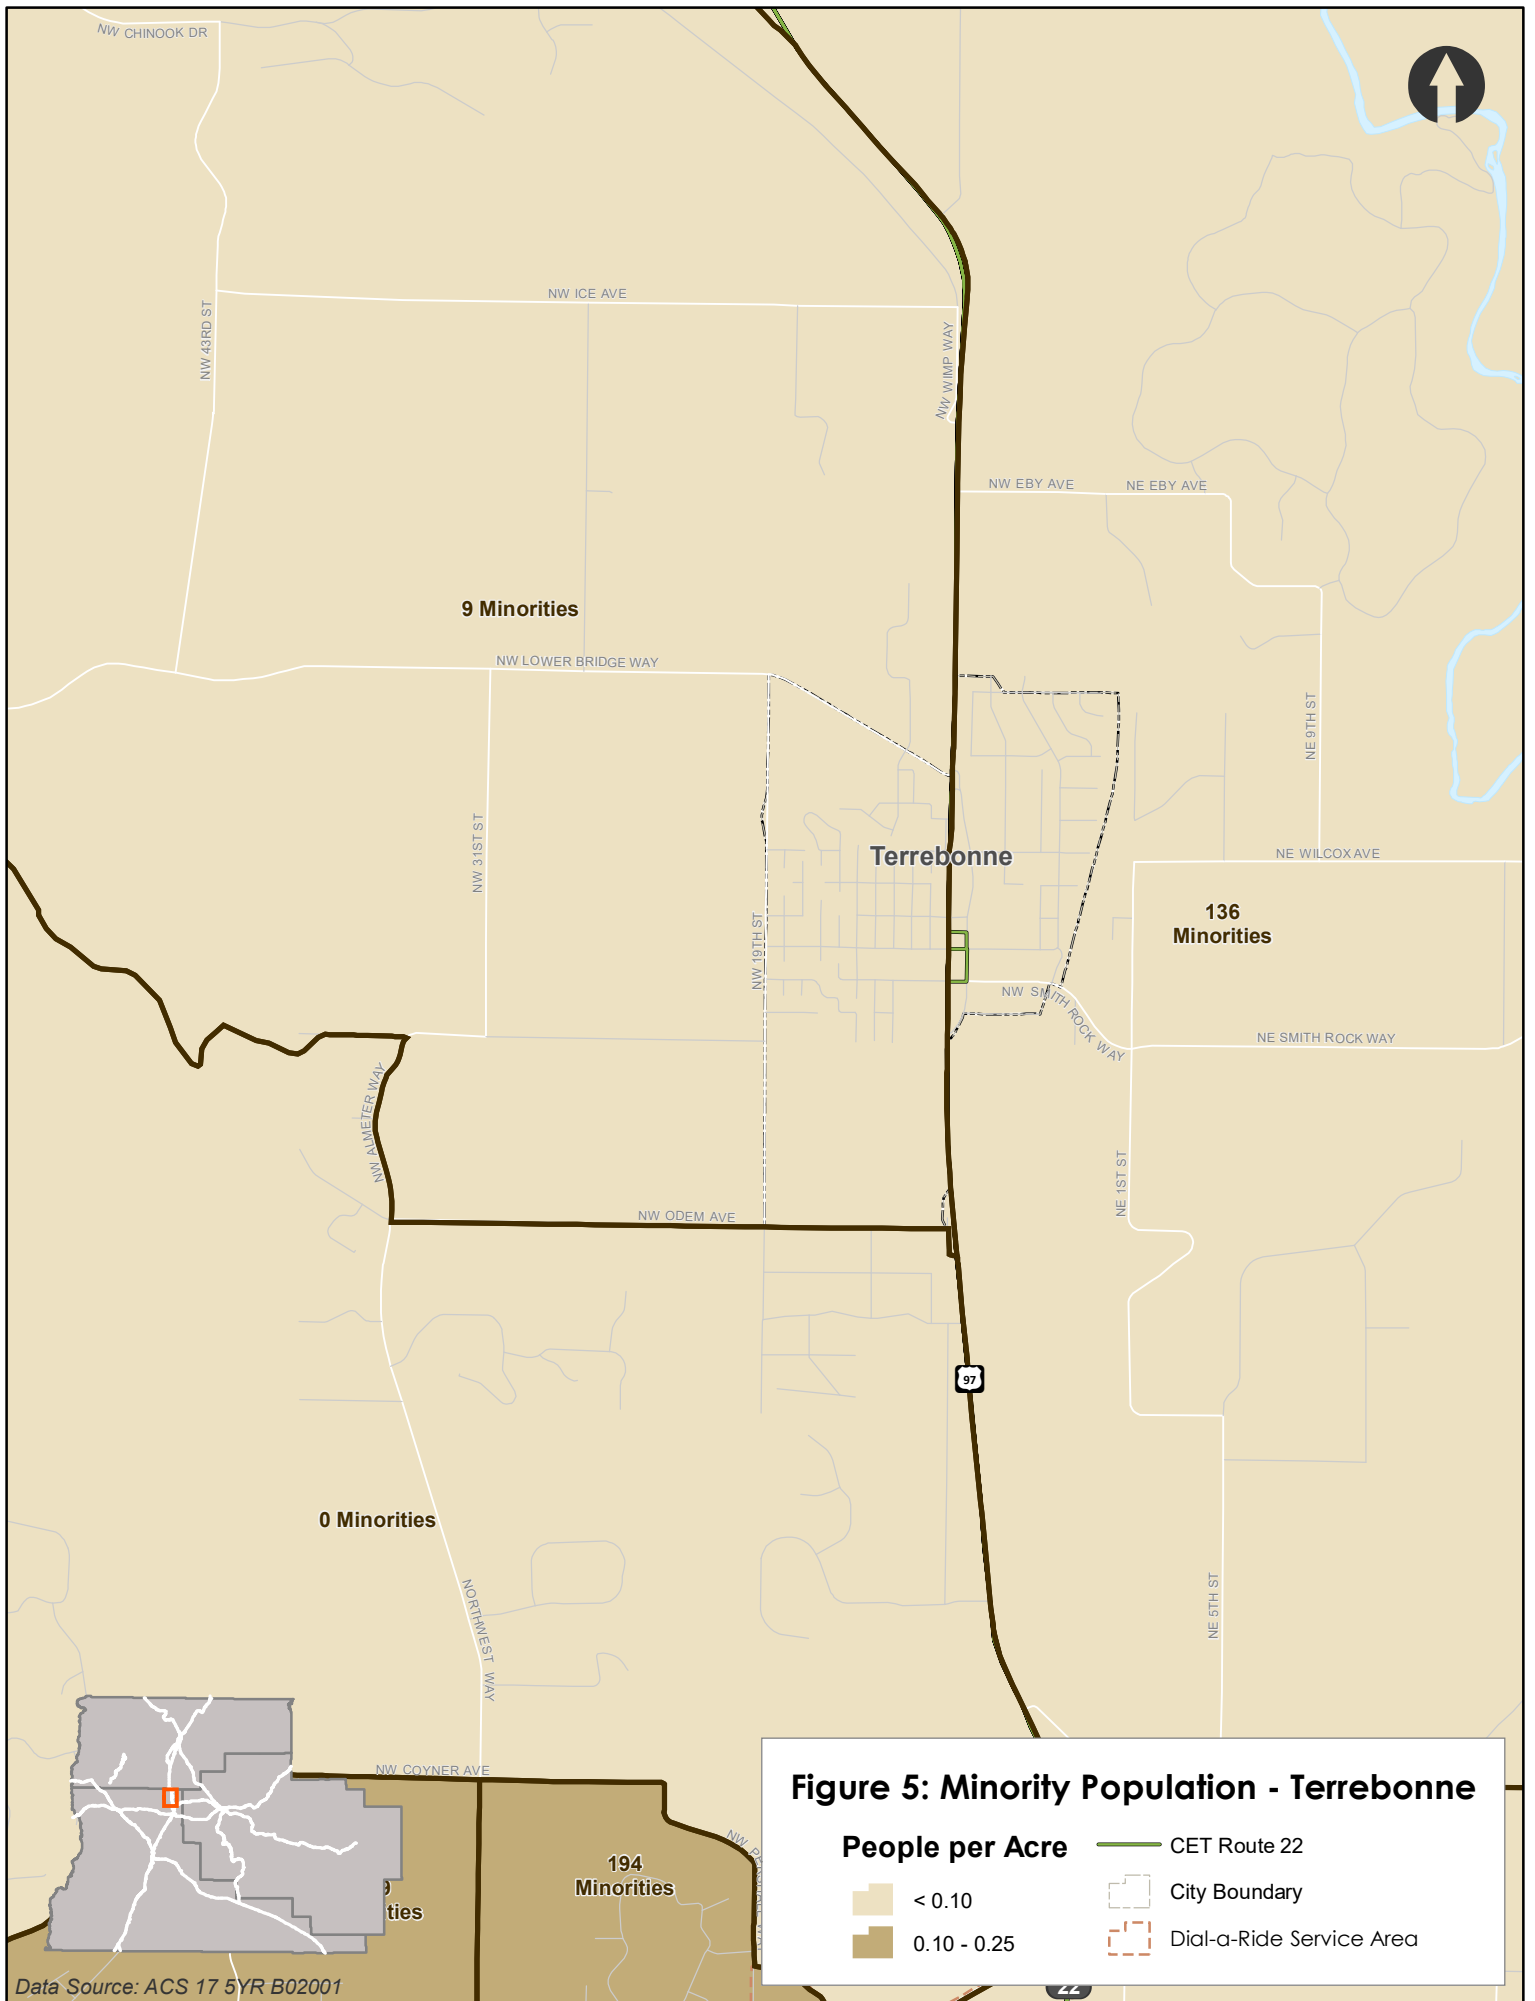

Figure 5: Minority Population - Jefferson County

People per Acre

- < 0.10
- 0.10 - 0.25
- 0.51 - 1.0

- CET Route 20
- CET Route 22
- City Boundary
- Dial-a-Ride Service Area

Data Source: ACS 17 5YR B02001

- < 0.10
- 0.10 - 0.25

- CET Route 22
- City Boundary

Data Source: ACS 17 5YR B02001

Data Source: ACS 17 5YR B02001

Data Source: ACS 17 5YR B02001

Data Source: ACS 17 5YR B02001

Data Source: ACS 17 5YR B02001

Figure 5: Minority Population - Crook County

People per Acre

- < 0.10
- 0.26 - 0.50
- 0.51 - 1.0
- > 1.0

- CET Route 26
- City Boundary
- Dial-a-Ride Service Area

Data Source: ACS 17 5YR B02001

Data Source: ACS 17 5YR B02001