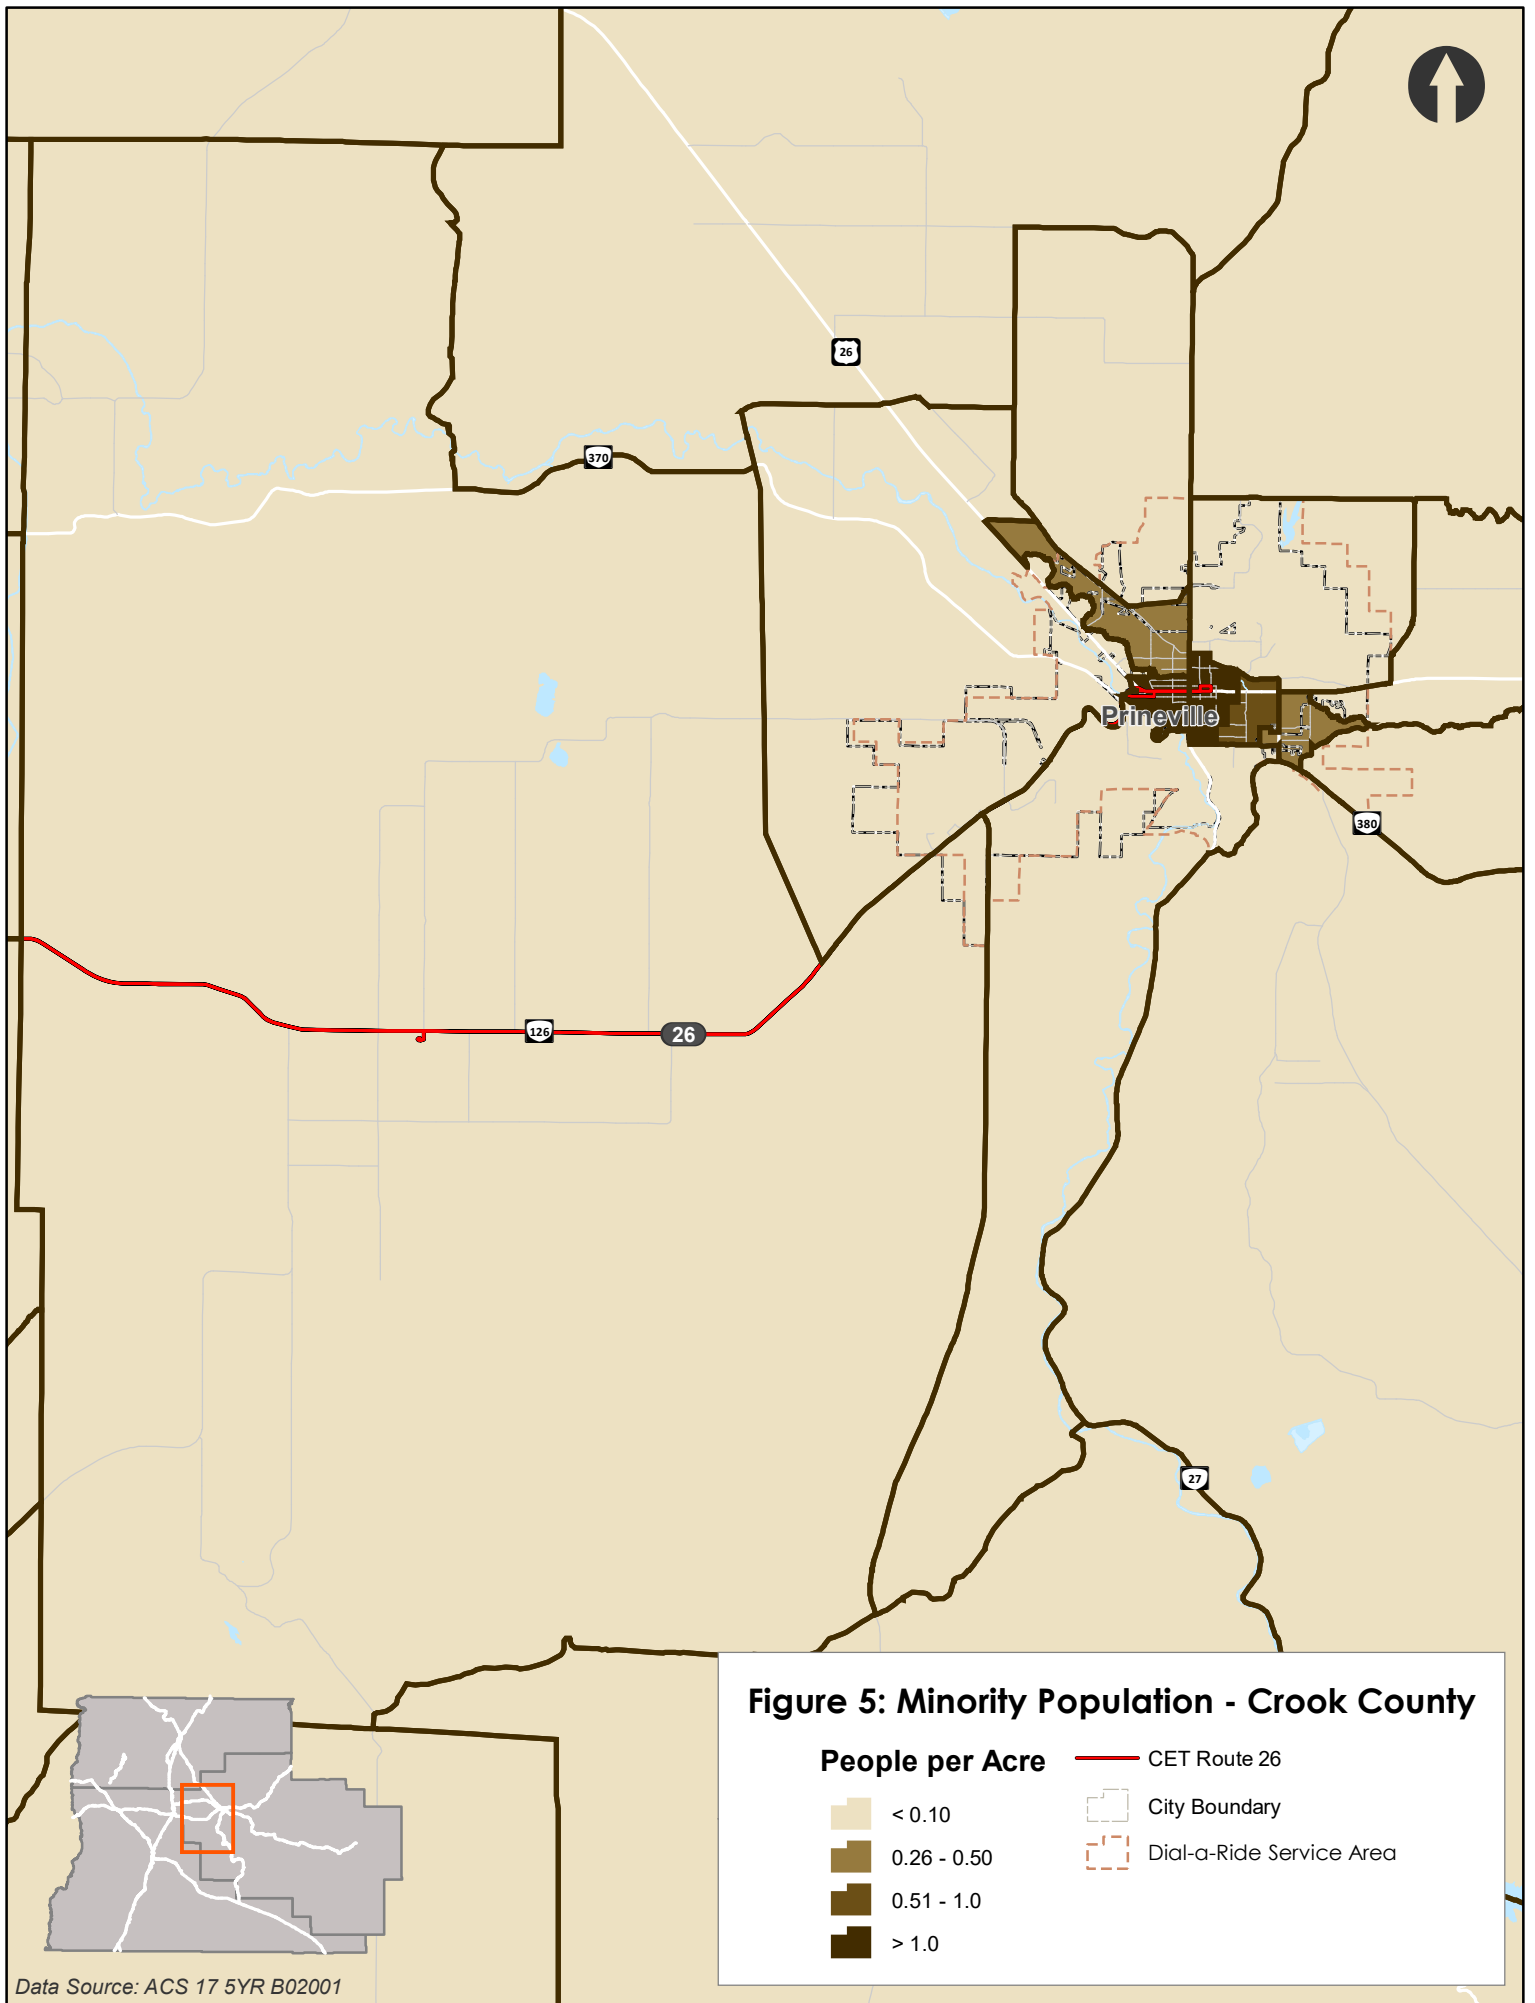

Figure 5: Minority Population - Jefferson County

People per Acre

- < 0.10
- 0.10 - 0.25
- 0.51 - 1.0

- CET Route 20
- CET Route 22
- City Boundary
- Dial-a-Ride Service Area

Data Source: ACS 17 5YR B02001

- < 0.10
- 0.10 - 0.25

- CET Route 22
- City Boundary

Data Source: ACS 17 5YR B02001

Data Source: ACS 17 5YR B02001

Data Source: ACS 17 5YR B02001

Data Source: ACS 17 5YR B02001

Data Source: ACS 17 5YR B02001

Figure 5: Minority Population - Crook County

People per Acre

- < 0.10
- 0.26 - 0.50
- 0.51 - 1.0
- > 1.0

- CET Route 26
- City Boundary
- Dial-a-Ride Service Area

Data Source: ACS 17 5YR B02001

Data Source: ACS 17 5YR B02001